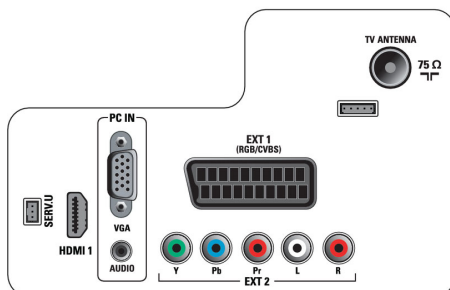

Tuner/Reception/Transmission

- Aerial Input: 75 ohm coaxial (IEC75)
- TV system: PAL I, PAL B/G, SECAM B/G, SECAM L/L'
- Video Playback: NTSC, SECAM, PAL
- Tuner bands: Hyperband, S-Channel, UHF, VHF

Connectivity

- Ext 1 Scart: Audio L/R, RGB
- Number of Scarts: 1
- Ext 2: YPbPr in, Audio L/R in
- HDMI 1: HDMI v1.3
- Front / Side connections: CVBS in, Audio L/R in, Headphone Out, USB 2.0
- Other connections: Composite video (CVBS) out, PC-in VGA + Audio L/R in
- EasyLink (HDMI-CEC): One touch play, EasyLink, System standby

Power

- Ambient temperature: 5 °C to 40 °C
- Mains power: 220-240V, 50Hz

- Power consumption (typical): 31 W
- Standby power consumption: 0.3W
- Annual energy consumption: 42.34 kWh
- Presence of lead: Yes*

Dimensions

- Set dimensions (W x H x D): 526 x 343 x 49.4 mm
- Set dimensions with stand (W x H x D): 526 x 369 x 149 mm
- Product weight: 4 kg
- Product weight (+stand): 4.2 kg
- Box dimensions (W x H x D): 580 x 426 x 133 mm
- Wall mount compatible: 75 x 75 mm

Accessories

- Included accessories: Table top stand, Power cord, Quick start guide, User Manual, Warranty certificate, Remote Control, 2 x AAA Batteries, Software declaration

Rear connectors

Side

Issue date 2022-07-14

Version: 12.4.9

12 NC: 8670 000 59841
EAN: 87 12581 52470 8

© 2022 Koninklijke Philips N.V.
All Rights reserved.

Specifications are subject to change without notice.
Trademarks are the property of Koninklijke Philips N.V.
or their respective owners.

www.philips.com

* Typical on-mode power consumption measured according to IEC62087 Ed 2.

* Energy consumption in kWh per year, based on the power consumption of the television operating 4 hours per day for 365 days. The actual energy consumption will depend on how the television is used.

* This television contains lead only in certain parts or components where no technology alternatives exist in accordance with existing exemption clauses under the RoHS Directive.