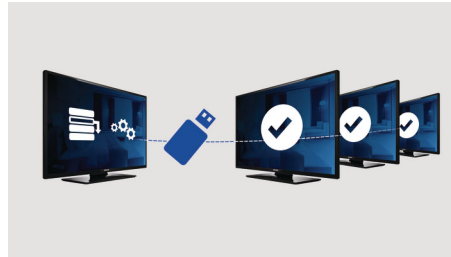

USB Cloning

Provides the ability to easily copy all programming and channel programming settings from one TV into other TV sets in less than a minute. The feature ensures uniformity between TV sets and significantly reduces installation time and costs.