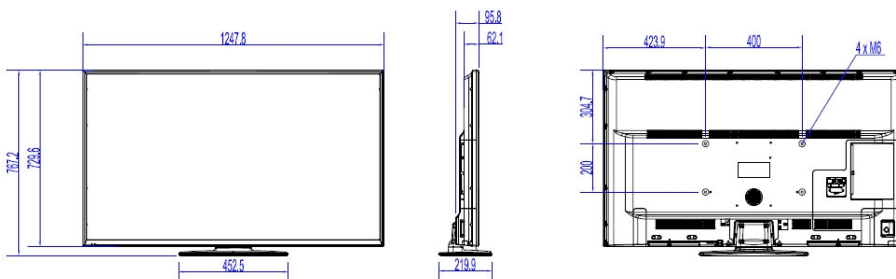

## Picture/Display

- Display: 4K Ultra HD LED
- Diagonal screen size: 55 inch / 139 cm
- Aspect ratio: 16:9
- Panel resolution: 3840x2160p
- Brightness: 350 cd/m<sup>2</sup>
- Contrast ratio (typical): 4000
- Viewing angle: 178° (H) / 178° (V)

## Dimensions

- Set dimensions (W x H x D): 1248 x 730 x 62/96 mm
- Set dimensions with stand (W x H x D): 1248 x 767 x 220 mm
- Product weight: 13.8 kg
- Product weight (+stand): 14.7 kg
- Wall mount compatible: M6, 400 x 200 mm