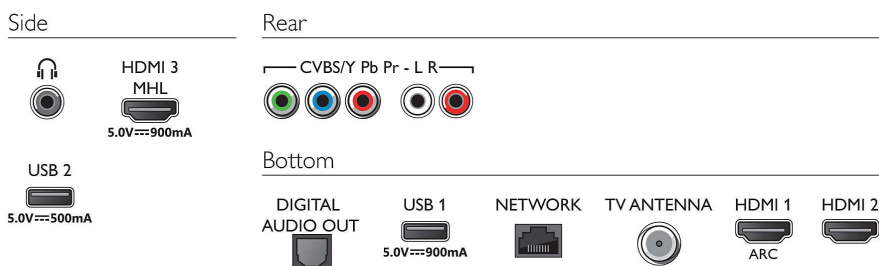

(v2 up to v9.2)

- Subtitles Formats Support: .SMI, .SRT, .SUB, .TXT, .AAS
- Picture Playback Formats: JPEG, BMP, GIF, PNG

Sound

- Output power (RMS): 16W
- Sound Enhancement: Incredible Surround, Clear Sound, Auto Volume Leveler, Smart Sound

Connectivity

- Number of AV connections: 1
- Number of HDMI connections: 3
- HDMI features: Audio Return Channel
- Number of component in (YPbPr): 1
- EasyLink (HDMI-CEC): Remote control pass-through, System audio control, System standby, One touch play
- Number of USBs: 2
- Wireless connection: Wi-Fi 802.11n 2x2 integrated, Wi-Fi Direct
- Other connections: Audio L/R in, Headphone out, Ethernet-LAN RJ-45, Digital audio out (optical), Antenna F-type

Power

- Mains power: 220-240V 50/60Hz
- Ambient temperature: 5 °C to 35 °C
- Power Saving Features: Auto switch-off timer, Picture mute (for radio), Eco mode

Accessories

- Included accessories: Remote Control, Power cord, Quick start guide, Table top stand, 2 x AAA Batteries, Legal and safety brochure

Dimensions

- Set Width: 1127.64 mm
- Set Height: 664.9 mm
- Set Depth: 85.9 mm
- Product weight: 11.59 kg
- Set width (with stand): 1127.64 mm
- Set height (with stand): 717 mm
- Set depth (with stand): 241.3 mm
- Product weight (+stand): 11.79 kg
- Box width: 1240 mm
- Box height: 800 mm
- Box depth: 150 mm
- Weight incl. Packaging: 16.6 kg

- Wall mount compatible: 200 x 200 mm

Connections

Issue date 2023-10-20

Version: 3.0.1

EAN: 87 18863 01803 3

© 2023 Koninklijke Philips N.V.
All Rights reserved.

Specifications are subject to change without notice.
Trademarks are the property of Koninklijke Philips N.V.
or their respective owners.

www.philips.com

* (Philips) only compatible with specific Philips player device.
* Philips TV Remote app and related functionalities vary per TV model, operator, and country, as well as smart device model and OS. For more details please visit: www.philips.com/TVRemoteapp.
* Smart TV app offerings vary per TV model and country. For more details please visit: www.philips.com/smarttv.
* Compatibility depends on Wifi Miracast certification & Android 4.2 or later. For more details please refer to your device documentation.