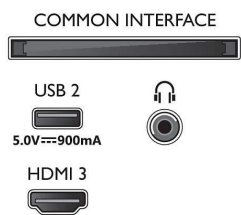

Specifications

Picture/Display

- Aspect ratio: 16:9
- Diagonal screen size (inch): 55 inch
- Diagonal screen size (metric): 139 cm
- Display: 4K Ultra HD LED
- Panel resolution: 3840 x 2160
- Picture enhancement: Ultra Resolution, Dolby Vision, HLG (Hybrid Log Gamma), HDR10+ compatible, Micro Dimming
- Diagonal screen size (inch): 55 inch

Supported Display Resolution

- Computer inputs on all HDMI: up to 4K UHD

- 3840 x 2160 @60 Hz, HDR supported, HDR10/HLG
- Video inputs on all HDMI: up to 4K UHD 3840 x 2160 @60 Hz, HDR supported, HDR10/HLG (Hybrid Log Gamma), HDR10+/Dolby Vision

Tuner/Reception/Transmission

- Digital TV: DVB-T/T2/T2-HD/C/S/S2
- Video Playback: PAL, SECAM
- MPEG Support: MPEG2, MPEG4
- TV Programme guide*: 8-day Electronic Programme Guide
- Signal strength indication

- Teletext: 1000 page Hypertext
- HEVC support

Smart TV Features

- User Interaction: SimplyShare, Screen mirroring
- SmartTV apps*: Online video stores, Open Internet browser, TV on demand, YouTube, Netflix TV
- Ease of Installation: Auto detect Philips devices, Network installation wizard, Settings assistant wizard
- Ease of Use: One-stop smart menu button, On-screen user manual

Connections

Side