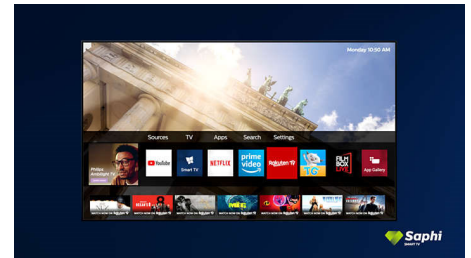

Saphi Smart TV

SAPHI is a fast, intuitive operating system that makes your Philips Smart TV a real pleasure to use. Enjoy great picture quality and one-button access to a clear icon-based menu. Operate your TV with ease and quickly navigate to popular Philips Smart TV apps including YouTube, Netflix and more.