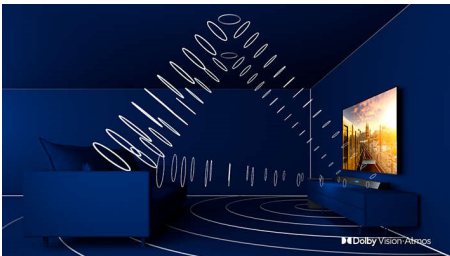

Dolby Vision + Dolby Atmos

Support for Dolby's premium sound and video formats means that the HDR content that you watch will look—and sound—glorious. You'll enjoy a picture that reflects the director's original intentions and experience spacious sound with real clarity and depth.