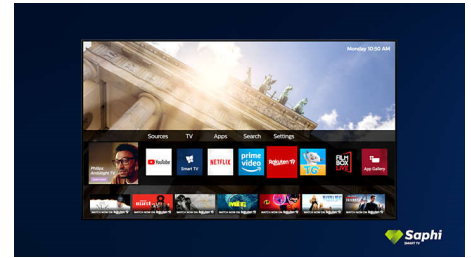

SAPHI TV Collection

Philips TV Collection. Netflix, Prime Video and more.