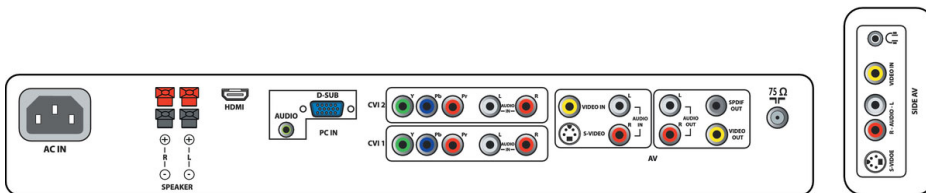

Sound, Top Controls

- Remote Control: TV
- Remote control type: RC2023611/01B
- Screen Format Adjustments: 4:3, Subtitle Zoom, Superwide, Widescreen, Zoom 14:9, Zoom 16:9
- Picture in Picture: Picture in graphics
- Teletext: 1000 page Smart Text

Tuner/Reception/Transmission

- Aerial Input: 75 ohm coaxial (IEC75)
- TV system: PAL I, PAL B/G, SECAM B/G, SECAM D/K
- Video Playback: NTSC, PAL
- Tuner bands: Hyperband, S-Channel, UHF, VHF

Connectivity

- AV 1: Audio L/R in
- AV 2: Audio L/R in, YPbPr
- AV 3: Audio L/R in, CVBS in, S-Video in
- AV 4: HDMI
- Front / Side connections: Audio L/R in, CVBS in, Headphone out, S-video in
- Other connections: Analog audio Left/Right out, Composite video (CVBS) out, PC Audio in, PC-In VGA, S/PDIF out (coaxial)

Power

- Ambient temperature: 0 °C to 40 °C
- Mains power: 90-264 VAC, 50/60 Hz
- Power consumption: < 275 W
- Standby power consumption: < 2 W

Accessories

- Included Accessories: Power cord, Quick start guide, User Manual, Warranty certificate, Remote Control, Batteries for remote control

Dimensions

- Color cabinet: black, high gloss black strip
- Set dimensions (W x H x D): 1039 x 700 x 102 mm
- Set dimensions with stand (W x H x D): 1039 x 759 x 256 mm
- Product weight: 21 kg
- Product weight (+stand): 28 kg
- Box dimensions (W x H x D): 1182 x 767 x 363 mm
- Weight incl. Packaging: 36 kg
- VESA wall mount compatible: 400 x 200 mm

Issue date 2022-04-26

Version: 4.0.13

12 NC: 8670 000 27472
EAN: 87 12581 31857 4

© 2022 Koninklijke Philips N.V.
All Rights reserved.

Specifications are subject to change without notice.
Trademarks are the property of Koninklijke Philips N.V.
or their respective owners.

www.philips.com