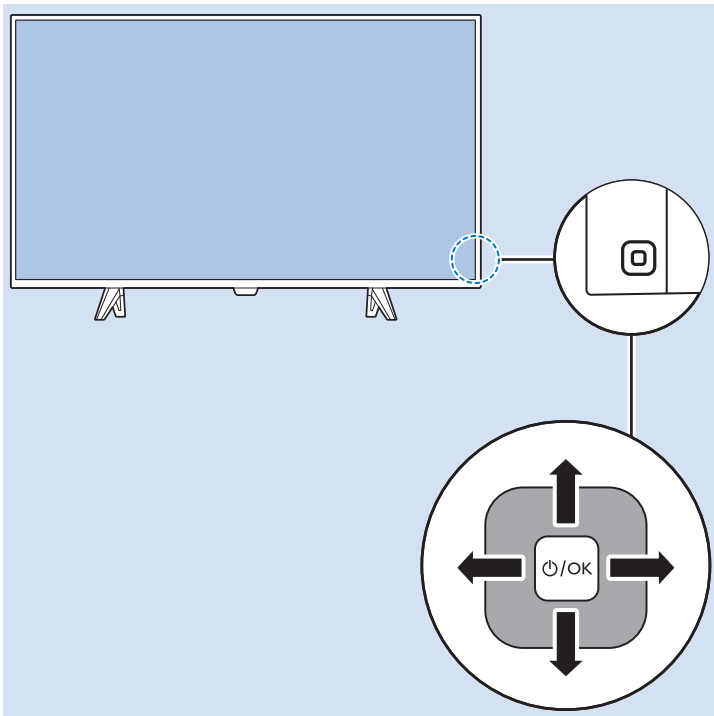

Headphones

MHL

Network - Wireless

Network - Wired

Computer - HDMI

USB Flash Drive

USB Hard Drive

Home Theatre System - ARC

VESA (x, y)
32" 100x100 M4
43" 200x200 M6
49" 400x200 M6

32"

43"

49"

80cm

108cm

123cm

Help | Hilfe | Aide
Guida | Ayuda
Pomoc | Yardım
Руководство