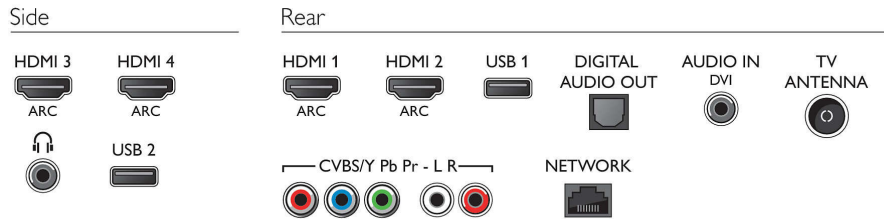

Specifications

Ambilight

- Ambilight Features: Auto Ambilight, Wall colour adaptive, Dual View Fixed Color, Dynamic, linked to light sensor, Lounge mode, sunset
- Ambilight Version: 3-sided
- Ambilight light system: Built-in AL + Hue

Picture/Display

- Aspect ratio: 4:3/16:9
- Diagonal screen size (inch): 50 inch

- Diagonal screen size (metric): 127 cm
- Display: LED Ultra HD
- Panel resolution: 3840x2160
- 3D: Active 3D, 2 Player Full Screen Gaming*, 3D Depth adjustment, 2D to 3D conversion, Auto 3D detection, Flickerfree 3D
- Brightness: 350 cd/m²
- Picture enhancement: Pixel Plus Ultra HD, Digital Natural Motion, 400Hz PMR Ultra, Micro Dimming

Supported Display Resolution

- Computer inputs on all HDMI: up to 4K Ultra HD 3840x2160
- Video inputs on all HDMI: up to 4K Ultra HD 3840x2160p, @24,25,30Hz

Tuner/Reception/Transmission

- Digital TV: DVB-T/T2
- Video Playback: NTSC, PAL, SECAM

Connections