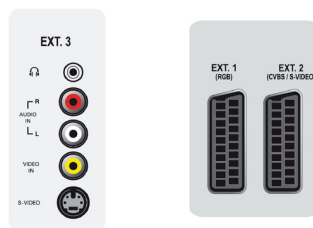

Tuner/Reception/Transmission

- Aerial Input: 75 ohm coaxial (IEC75)
- TV system: PAL I, PAL B/G, PAL D/K, SECAM B/G, SECAM D/K, SECAM L/L', DVB COFDM 2K/8K
- Video Playback: NTSC, SECAM, PAL
- Digital TV: DVB Terrestrial *
- Tuner bands: Hyperband, S-Channel, UHF, VHF
- Number of Preset Channels: 100
- Tuner Display: PLL

Connectivity

- Ext 1 Scart: Audio L/R, CVBS in/out, RGB
- Ext 2 Scart: Audio L/R, CVBS in/out, S-video in
- Ext 3: S-video in, CVBS in, Audio L/R in
- Ext 4: YPbPr, Audio L/R in
- Ext 5: HDMI
- Ext 6: HDMI
- Number of Scarts: 2
- Other connections: Headphone out, Common Interface

Power

- Ambient temperature: 5 °C to 40 °C
- Mains power: 220 - 240V, 50/60Hz
- Power consumption: 175 W
- Standby power consumption: < 1 W

Accessories

- Included accessories: Table top stand, Power cord, Quick start guide, User Manual, Registration card, Warranty certificate, Remote Control, Batteries for remote control
- Optional accessories: Floor stand

Dimensions

- Set dimensions (W x H x D): 944 x 628 x 113 mm
- Set dimensions with stand (W x H x D): 944 x 690 x 286 mm
- Product weight: 21.6 kg
- Product weight (+stand): 29.6 kg
- Box dimensions (W x H x D): 1014 x 733 x 330 mm
- Weight incl. Packaging: 35 kg
- Wall mount compatible: 600 x 400 mm

Stereo system					Transmission system					
2CS DK	NICAM DK	2CS BG	NICAM I	NICAM LL'	PAL BG	PAL D/K	PAL I	SECAM BG	SECAM DK	SECAM LL'
•	•	•	•	•	•	•	•	•	•	•

Issue date 2022-07-14

Version: 1.0.9

12 NC: 8670 000 32376
EAN: 87 12581 35136 6

© 2022 Koninklijke Philips N.V.
All Rights reserved.

Specifications are subject to change without notice.
Trademarks are the property of Koninklijke Philips N.V.
or their respective owners.

www.philips.com