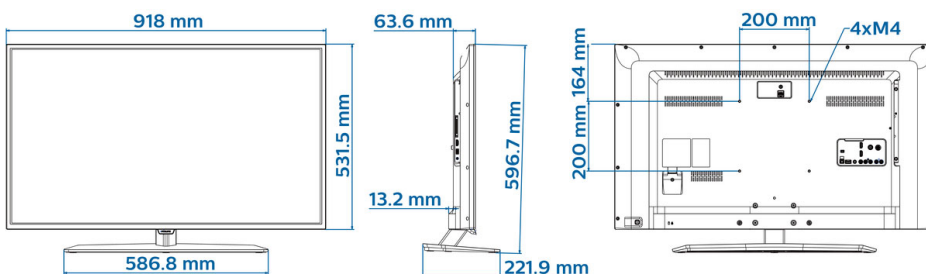

- Display: LED Full HD
- Diagonal screen size: 40 inch / 102 cm
- Aspect ratio: 16:9
- Panel resolution: 1920x1080p
- Brightness: 280 cd/m²
- Viewing angle: 176° (H) / 176° (V)
- Picture enhancement: Pixel Plus HD, 200Hz Perfect Motion Rate

SUB, TXT

- Music formats supported: MP3, AAC, WAV, WMA (v2 up to v9.2)
- Picture formats supported: BMP, JPG, PNG, GIF
- Supp. Video Resolution on USB: up to 1920x1080p@60Hz

Accessories

- Included: Tabletop Stand, Remote Control 22AV1604A/12, 2x AAA batteries, Warranty Leaflet, Legal and Safety brochure, Power Cord
- Optional: External Clock 22AV1120C/00, Setup RC 22AV9573A/12

Dimensions

- Set dimensions (W x H x D): 918 x 532 x 64/77 mm
- Set dimensions with stand (W x H x D): 918 x 597 x 222 mm
- Product weight: 7.6 kg
- Product weight (+stand): 9.5 kg
- Wall mount compatible: M4, 200 x 200 mm