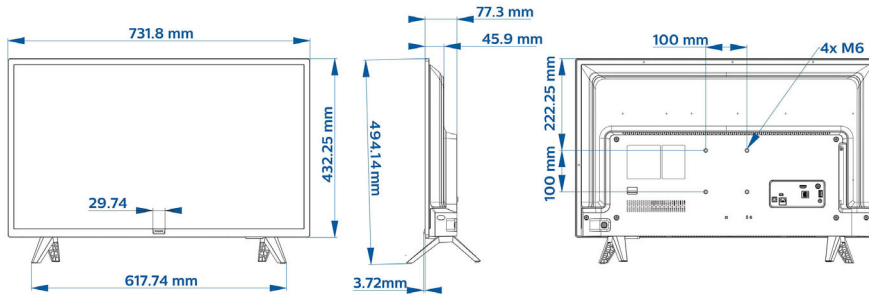

Specifications

Picture/Display

- Diagonal screen size (inch): 32 inch
- Diagonal screen size (metric): 80 cm
- Display: D-LED, LED HD TV
- Panel resolution: 1366 x 768p
- Brightness: 250 cd/m²
- Viewing angle: 178° (H) / 178° (V)

Tuner/Reception/Transmission

- Digital TV: DVB-T/T2/C, HEVC FHD (up to

1080p60)

- Analog TV: PAL
- IP Playback: Multicast, Unicast

Features

- Ease of use: Picture Style, Sound Style
- Digital services: 8d EPG, Now&Next, MHEG, Teletext, HbbTV, Subtitles
- Local control: Joystick

Hospitality Features

- Hotel mode: Joystick Control Lock, Menu lock, Installation Menu Lock, Volume limitation
- Prison mode: high security mode, TXT/MHEG/USB/EPG/Subtitle Lock
- Timer: Sleep Timer, Wake Up Alarm, Wake Up On Channel, Wake up Sounds
- Switch On control: Channel, Feature, Picture Format, Volume, Picture Style
- Power control: Quick Start Mode, Auto Power