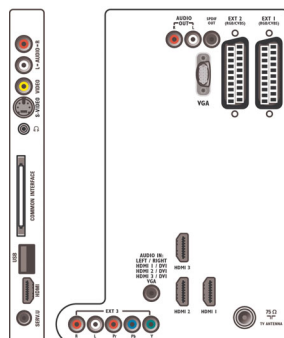

Connectivity

- Ext 1 Scart: Audio L/R, CVBS in, RGB
- Ext 2 Scart: Audio L/R, CVBS in, RGB
- Ext 3: YPbPr, Audio L/R in
- Front / Side connections: HDMI v1.3, S-video in, CVBS in, Audio L/R in, Headphone Out, USB
- Other connections: Analog audio Left/Right out, PC Audio in, PC-In VGA, S/PDIF out (coaxial), Common Interface Plus (CI+), Common Interface
- HDMI 1: HDMI v1.3
- HDMI 2: HDMI v1.3

- HDMI 3: HDMI v1.3
- EasyLink (HDMI-CEC): One touch play, Remote control pass-through, System audio control, System standby

Power

- Ambient temperature: 5 °C to 35 °C
- Mains power: 220 - 240V, 50Hz
- Power consumption (typical): 149 W
- Standby power consumption: 0.15 W

Dimensions

- Set dimensions (W x H x D): 1106 x 666 x 92 mm
- Set dimensions with stand (W x H x D): 1106 x 717 x 309 mm
- Weight incl. Packaging: 33.1 kg
- Product weight: 20.1 kg
- Product weight (+stand): 25.3 kg
- Box dimensions (W x H x D): 1349 x 746 x 266 mm
- Wall mount compatible: 400 x 400 mm

Accessories

- Included accessories: Tabletop swivel stand, Power cord, Quick start guide, User Manual, Warranty certificate, Remote Control, Batteries for remote control

Issue date 2022-07-14

Version: 7.10.6