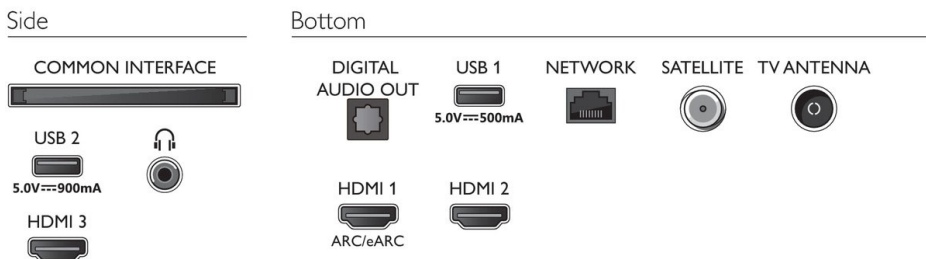

Power

- Mains power: AC 220 - 240 V 50/60Hz
- Ambient temperature: 5 °C to 35 °C
- Standby power consumption: <0.3W
- Power Saving Features: Auto switch-off timer, Picture mute (for radio), Eco mode, Light sensor

EU Energy card

- EPREL registration numbers: 470493
- Diagonal screen size (inch): 43
- Diagonal screen size (metric): 108
- Energy class for SDR: G
- On mode power demand for SDR: 63 Kwh/1000h
- Energy class for HDR: G
- On mode power demand for HDR: 100 Kwh/1000h
- Networked standby mode: <2.0 W
- Off mode power consumption: n.a.
- Panel technology used: LED LCD

Sound

- Output power (RMS): 20W
- Sound Enhancement: A.I. Sound, Clear Dialogue, Dolby Atmos, Night mode, Auto Volume Leveler,

- Dolby Bass Enhancement, A.I. EQ
- Speaker configuration: 2x10W full range speaker

Dimensions

- Box dimensions (W x H x D): 1070.0 x 650.0 x 140.0 mm
- Set dimensions (W x H x D): 958.4 x 560.2 x 82.1 mm
- Set dimensions with stand (W x H x D): 958.4 x 590.2 x 226.6 mm
- Stand dimensions (W x H x D): 773.6 x 30.0 x 218.6 mm
- Product weight: 7.6 kg
- Product weight (+stand): 7.8 kg
- Weight incl. Packaging: 10.1 kg
- Wall mount compatible: 100 x 200 mm

Design

- Colors of TV: Matt black bezel
- Stand design: Matt black blade sticks

Accessories

- Included accessories: Remote Control, 2 x AAA Batteries, Power cord, Quick start guide, Legal and safety brochure, Table top stand

Connections

Issue date 2022-07-14

Version: 7.3.1

12 NC: 8670 001 74711
EAN: 87 18863 02824 7

© 2022 Koninklijke Philips N.V.
All Rights reserved.

Specifications are subject to change without notice.
Trademarks are the property of Koninklijke Philips N.V.
or their respective owners.

www.philips.com

* The TV supports DVB reception for 'Free to air' broadcast. Specific DVB operators may not be supported. An up to date list can be found in the FAQ section of the Philips support website. For some operators Conditional Access and subscription are required. Contact your operator for more information.
* Philips TV Remote app and related functionalities vary per TV model, operator, and country, as well as smart device model and OS. For more details please visit: www.philips.com/TVRemoteapp.
* Smart TV app offerings vary per TV model and country. For more details please visit: www.philips.com/smarttv.
* This television contains lead only in certain parts or components where no technology alternatives exist in accordance with existing exemption clauses under the RoHS Directive.
* Amazon Prime is available in selected languages and countries.
* Netflix subscription required. Subject to terms at <https://www.netflix.com>
* Rakuten TV is available in selected languages and countries.
* EPG and actual visibility (up to 8 days) is country and operator dependent.