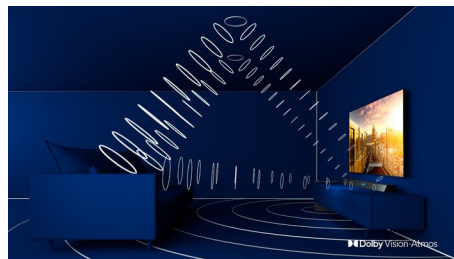

Philips LED
4K UHD LED Smart TV

108 cm (43")
Dolby Vision and Dolby Atmos
Smart TV

43PUS7506

Smart looks. Perfect picture. Smooth motion.

4K HDR Smart LED TV

If it's a movie today, your favorite shows tomorrow, and sports on the weekend-this Philips 4K TV will always give you a perfect picture. HDR shows look brilliant and gaming is smooth and responsive. Plus you get premium Dolby Atmos sound.

Dolby Vision + Dolby Atmos

Support for Dolby's premium sound and video formats means the HDR content you watch will look-and sound-glorious. You'll enjoy a picture that reflects the director's original intentions and experience spacious sound with real clarity and depth.