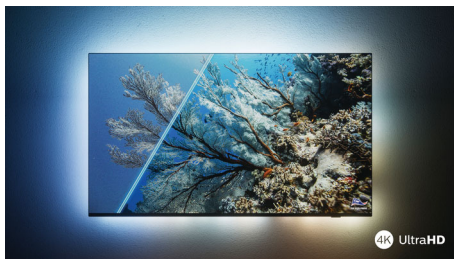

Highlights

Supports all major HDR formats

Your Philips 4K UHD TV is compatible with all major HDR formats, including Dolby Vision. Whether it's a must-watch series or the latest video game, shadows will be deeper. Bright surfaces will shine. Colors will be truer.