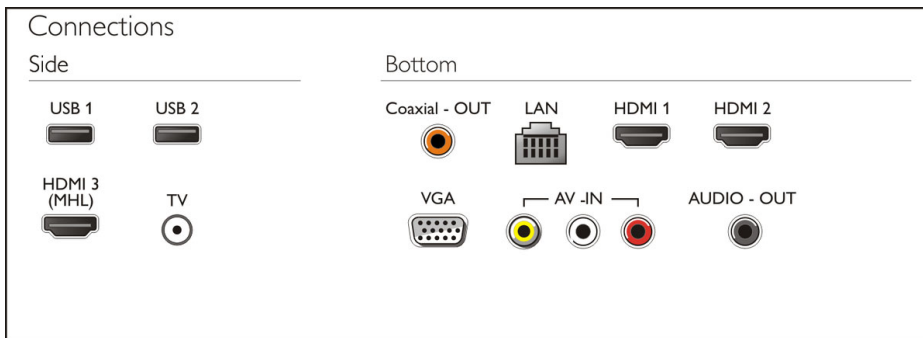

Multimedia Applications

- Music Playback Formats: AAC, MP3
- Picture Playback Formats: BMP, JPEG, PNG
- Video Playback Formats: MPEG-2, MPEG-4, Containers: AVI, MKV, H.264 (up to FHD), HEVC H.265 (up to UHD @30P)

Supported Display Resolution

- Computer inputs on all HDMI: up to 4K Ultra HD 3840x2160
- Video inputs on all HDMI: @ 24, 25, 30, 50, 60Hz, up to 4K Ultra HD 3840x2160p

Tuner/Reception/Transmission

- Video Playback: NTSC, PAL, SECAM
- TV Program guide*: 8 day Electronic Program Guide
- MPEG Support: MPEG2, MPEG4
- Digital TV: DVB-T/T2
- Analog TV: NTSC, PAL, SECAM

Power

- Mains power: AC 110 - 240V 50/60 Hz
- Standby power consumption: <=0.5W
- Ambient temperature: 5 °C to 45 °C
- Power Saving Features: Auto switch-off timer, Eco mode

Dimensions

- Box dimensions (W x H x D): 1240 x 756 x 178 mm
- Product weight: 10.1 kg
- Product weight (+stand): 10.3 kg
- Set dimensions (W x H x D): 1126 x 666 x 83 mm
- Set dimensions with stand (W x H x D): 1126 x 716 x 240 mm
- VESA wall mount compatible: 200 x 200 mm
- Weight incl. Packaging: 13.5 kg

Accessories

- Included accessories: Power cord, Remote Control, Table top stand, Quick start guide, 2 x AAA Batteries

Issue date 2020-05-08

Version: 11.1.1

12 NC: 8670 001 48172
EAN: 87 18863 01407 3

© 2020 Koninklijke Philips N.V.
All Rights reserved.

Specifications are subject to change without notice.
Trademarks are the property of Koninklijke Philips N.V.
or their respective owners.

www.philips.com

* EPG and actual visibility (up to 8 days) is country and operator dependent.
* Philips TV does not guarantee 100% interoperability with all HDMI CEC devices
* Netflix movie programs are only available via your content provider set top box (not available on your TV). Please approach your content provider for Netflix subscription.