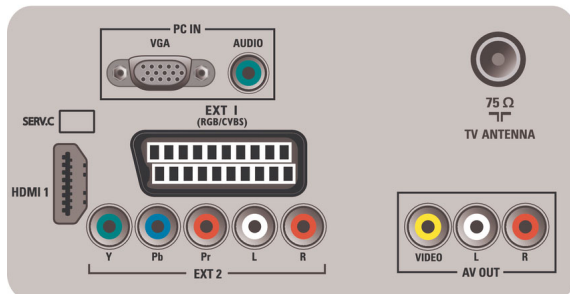

- Ext 1 Scart: Audio L/R, RGB
- Number of Scarts: 1
- Ext 3: YPbPr, Audio L/R in
- Front / Side connections: CVBS in, Audio L/R in
- Other connections: Composite video (CVBS) out, Monitor out L/R (Cinch), PC-in VGA + Audio L/R in
- HDMI 1: HDMI v1.3
- EasyLink (HDMI-CEC): One touch play, EasyLink, System standby

Power

- Ambient temperature: 5 °C to 40 °C
- Mains power: 220-240V, 50Hz

- Power consumption (typical): 40 W
- Standby power consumption: 0.3W

Dimensions

- Set dimensions (W x H x D): 541 x 375.3 x 67.8 mm
- Set dimensions with stand (W x H x D): 541 x 417.3 x 150 mm
- Product weight: 5.27 kg
- Product weight (+stand): 5.5 kg
- Box dimensions (W x H x D): 590 x 489 x 162 mm
- Wall mount compatible: 100 x 100 mm

Accessories

- Included accessories: Table top stand, Power cord, Quick start guide, User Manual, Warranty certificate, Remote Control, 2 x AAA Batteries

Rear connectors

Side

Issue date 2022-07-14

Version: 6.12.6