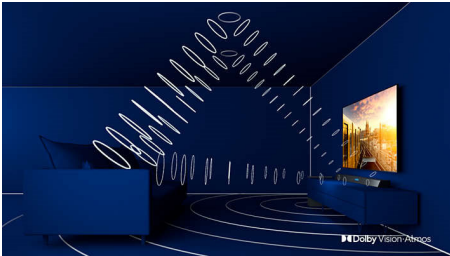

With Philips Ambilight, every moment feels closer. Intelligent LEDs around the edge of the TV respond to the on-screen action and emit an immersive glow that's simply captivating. Experience it once and wonder how you enjoyed TV without it.

Dolby Vision + Dolby Atmos

Support for Dolby's premium sound and video formats means that the HDR content that you watch will look—and sound—glorious. You'll enjoy a picture that reflects the director's original intentions and experience spacious sound with real clarity and depth.