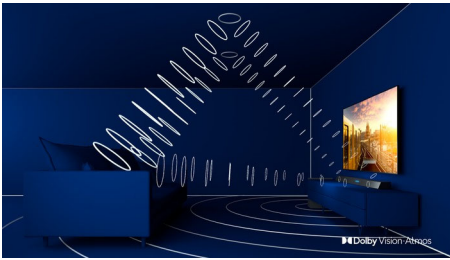

Dolby Vision and Dolby Atmos

Support for Dolby's premium sound and video formats means the HDR content you watch will look-and sound-gloriously real. Whether

it's the latest streaming series or a Blu-Ray disc set, you'll enjoy contrast, brightness, and color that reflect the director's original intentions. And hear spacious sound with clarity, detail, and depth.