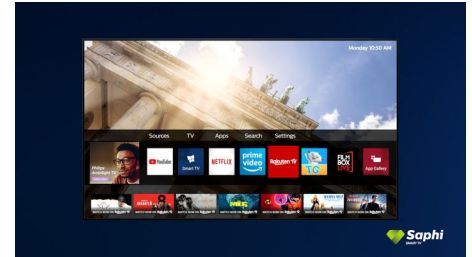

Dolby Vision and Dolby Atmos

Support for Dolby's premium sound and video formats means the HDR content you watch will look-and sound-gloriously real. Whether

it's the latest streaming series or a Blu-Ray disc set, you'll enjoy contrast, brightness, and color that reflect the director's original intentions. And hear spacious sound with clarity, detail, and depth.

50PUT6604/81

Saphi Smart TV

SAPHI is a fast, intuitive operating system that makes your Philips Smart TV a real pleasure to use. Enjoy great picture quality and one-button access to a clear icon-based menu. Operate your TV with ease, and quickly navigate to popular Philips Smart TV apps including YouTube, Netflix, and more.