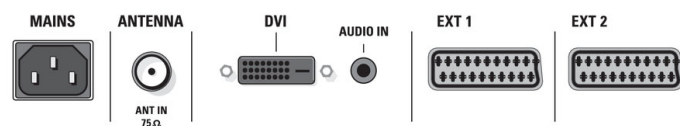

- Automatic Tuning System (ATS), Fine Tuning, Program Name, Sorting
- Ease of Use: Side Control, Smart Picture, Smart Sound, Auto Volume Leveller (AVL), Program List
- Remote control type: RCFE05SPS00
- Teletext: Smart Text
- Picture in Picture: Picture in graphics, Twin page text
- Remote Control: Amp, DVD, Multi-functional, TV
- Screen Format Adjustments: Auto Format, 4:3, Subtitle Zoom, Super Zoom, Widescreen, Zoom 14:9, Zoom 16:9, Subtitle and Heading Shift
- Clock: Sleep Timer

Tuner/Reception/Transmission

- Tuner bands: Hyperband, S-Channel, UHF, VHF
- TV system: PAL, SECAM
- Video Playback: NTSC, PAL, SECAM
- Aerial Input: 75 ohm coaxial (IEC75)
- Tuner Display: PLL
- Number of Preset Channels: 100

Connectivity

- Ext 1 Scart: Audio L/R, CVBS in/out, RGB
- Ext 2 Scart: Audio L/R, CVBS in/out, S-video in
- AV 3: DVI-I with HDCP, Audio-in mini jack 3.5mm
- Front / Side connections: Audio L/R in, CVBS in, Headphone Out, S-video in

Power

- Power consumption: 195 W
- Standby power consumption: < 2 W
- Mains power: AC 220 - 240 V +/- 10%
- Ambient temperature: 5 °C to 40 °C

Dimensions

- Product weight: 38 kg
- Weight incl. Packaging: 47 kg
- Set dimensions (W x H x D): 1240 x 680 x 104 mm
- Wall mount compatible: 800 x 400 mm
- Stand dimensions (W x H x D): 820 x 40 x 280 mm

stereo system						transmission system					
2CS DK	NICAM DK	2CS BG	NICAM BG	NICAM I	NICAM LL'	PAL BG	PAL DK	PAL I	SECAM BG	SECAM DK	SECAM LL'
•	•	•	•	•	•	•	•	•	•	•	•

Rear connectors

Side connectors

Issue date 2022-07-14

Version: 21.0.28

12 NC: 8670 000 21541
EAN: 87 10895 85283 8

© 2022 Koninklijke Philips N.V.
All Rights reserved.

Specifications are subject to change without notice.
Trademarks are the property of Koninklijke Philips N.V.
or their respective owners.

www.philips.com

Accessories

- Included accessories: Table top stand, Power cord, Quick start guide, Registration card, Remote Control, RF antenna cable, User Manual, Warranty certificate
- Optional accessories: Floor stand