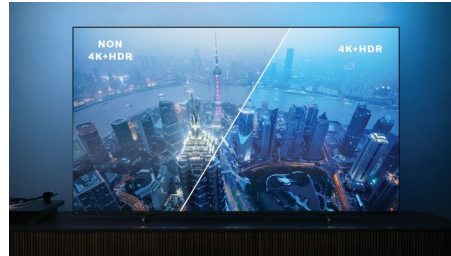

Vibrant HDR picture

Your Philips 4K UHD TV is compatible with all major HDR formats, including Dolby Vision. Whether it's a must-watch series or the latest video game, shadows will be deeper. Bright surfaces will shine. Colours will be truer.