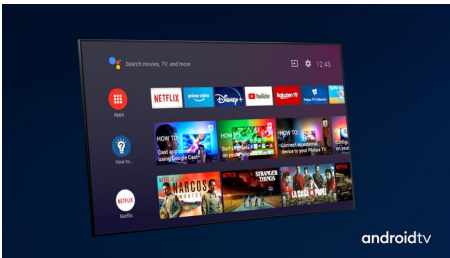

Android TV

Your Philips Android TV gives you the content you want—when you want it. You can customise the home screen to display your favourite apps, making it simple to start streaming the movies and shows you love. Or pick up where you left off.