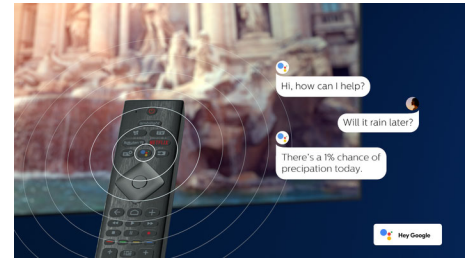

## Dolby Vision + Dolby Atmos

Support for Dolby's premium sound and video formats means that the HDR content that you watch will look—and sound—glorious. You'll enjoy a picture that reflects the director's original intentions and experience spacious sound with real clarity and depth.

## AI voice control

Push a button on the remote to talk to the Google Assistant. Control the TV or Google Assistant-compatible smart home devices with your voice. Or ask Alexa to control the TV via Alexa-enabled devices.