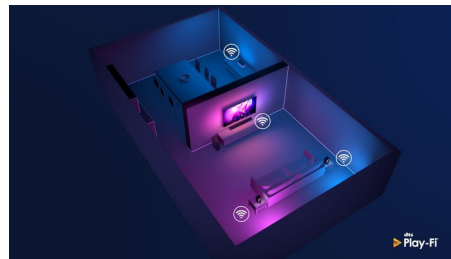

DTS Play-Fi compatible

With DTS Play-Fi on your Philips TV you can connect to compatible speakers in any room. Got wireless speakers in the kitchen? Listen to the film while you make a snack, or keep up with the sports commentary while you get everyone drinks.