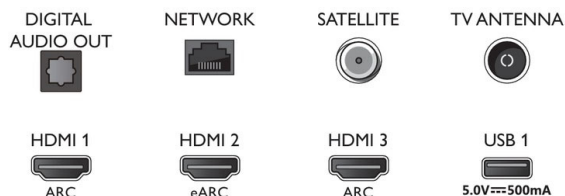

Bottom

Issue date 2022-07-20

Version: 10.3.1

12 NC: 8670 001 74928
EAN: 87 18863 02865 0

© 2022 Koninklijke Philips N.V.
All Rights reserved.

Specifications are subject to change without notice.
Trademarks are the property of Koninklijke Philips N.V.
or their respective owners.

www.philips.com

- EPG and actual visibility (up to 8 days) is country- and operator-dependent.
- Android App offerings vary per country. For more details please visit your local Google Play Store.
- Memory size (Flash): 16 G, the actual available disc space may differ (dependent on e.g. (pre-)installed apps, installed operating system, etc.)
- The TV supports DVB reception for 'Free to air' broadcast. Specific DVB operators may not be supported. An up to date list can be found in the FAQ section of the Philips support website. For some operators Conditional Access and subscription are required. Contact your operator for more information.
- Philips TV Remote app and related functionalities vary per TV model, operator and country, as well as smart device model and OS. For more details please visit: www.philips.com/TVRemoteapp.
- Smart TV app availability varies per TV model and country. For more details please visit: www.philips.com/smarttv.
- USB recording for digital channels only, recordings may be limited by broadcast copy protection (CI+). Country and channel restrictions may apply.
- This television contains lead only in certain parts or components where no technology alternatives exist in accordance with existing exemption clauses under the RoHS Directive.
- Amazon Prime is available in selected languages and countries.
- Google Assistant is available on Philips Android TVs running on Android O (8) or higher OS version. Google Assistant is available in selected languages and countries.
- Netflix subscription required. Subject to terms on <https://www.netflix.com>
- Amazon, Alexa and all related logos are trademarks of Amazon.com, Inc. or its affiliates. Amazon Alexa is available in selected languages and countries.
- Disney+ subscription required. Subject to terms at <https://www.disneyplus.com> (c) 2020 Disney and its related entities. Disney+ is available in selected languages and countries.
- Rakuten TV is available in selected languages and countries.