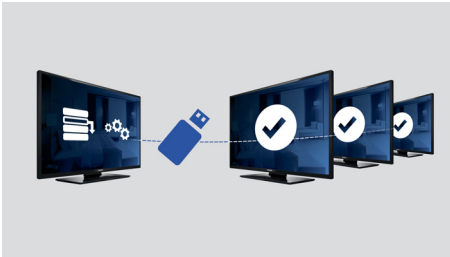

Advanced hotel features and future proof

- Brilliant LED images with low power consumption
- USB cloning of all settings for quick installation
- USB for multimedia playback
- Integrated Connectivity Panel
- Low power consumption
- Volume limitation
- Installation menu locking
- Welcome page on screen display
- Side controls locking

A

PHILIPS

Highlights

USB Cloning

Provides the ability to easily copy all programming and channel programming settings from one TV into other TV sets in less than a minute. The feature ensures uniformity between TV sets and significantly reduces installation time and costs.

Volume limitation

This feature predefines the volume range with which the TV set is allowed to operate, preventing excessive volume adjustments and avoiding disturbance of next door guests.

Installation menu locking

Welcome Page

A welcome greeting is displayed each time the TV set is switched on.

Specifications

Picture/Display

- Display: LED HD TV
- Diagonal screen size: 28 inch / 71 cm
- Aspect ratio: 16:9
- Panel resolution: 1366 x 768p
- Viewing angle: 176° (H) / 176° (V)
- Picture enhancement: Digital Crystal Clear, 100 Hz Perfect Motion Rate
- Color cabinet: Black