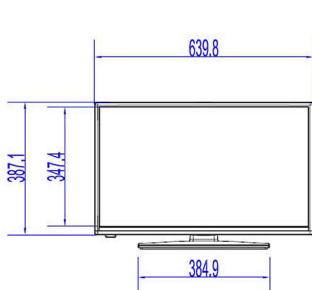

## Picture/Display

- Aspect ratio: 16:9
- Diagonal screen size (inch): 28 inch
- Diagonal screen size (metric): 70 cm
- Display: LED HD TV
- Panel resolution: 1366 x 768p
- Brightness: 250 cd/m<sup>2</sup>
- Contrast ratio (typical): 3000
- Viewing angle: 178° (H) / 178° (V)

## Dimensions

- Set Width: 640 mm
- Set Height: 387 mm
- Set Depth: 70/82 mm
- Product weight: 4.5 kg
- Set width (with stand): 640 mm
- Set height (with stand): 429 mm
- Set depth (with stand): 185 mm
- Product weight (+stand): 5.0 kg
- Wall mount compatible: M4, 75 x 75 mm