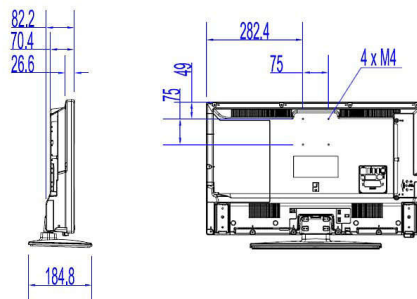

## Picture/Display

- Aspect ratio: 16:9
- Diagonal screen size (inch): 28 inch
- Diagonal screen size (metric): 70 cm
- Display: LED HD TV
- Panel resolution: 1366 x 768p
- Brightness: 250 cd/m<sup>2</sup>
- Contrast ratio (typical): 3000
- Viewing angle: 178° (H) / 178° (V)

## Dimensions

- Set Width: 640 mm
- Set Height: 387 mm
- Set Depth: 70/82 mm
- Product weight: 4.5 kg
- Set width (with stand): 640 mm
- Set height (with stand): 429 mm
- Set depth (with stand): 185 mm
- Product weight (+stand): 5.0 kg
- Wall mount compatible: M4, 75 x 75 mm