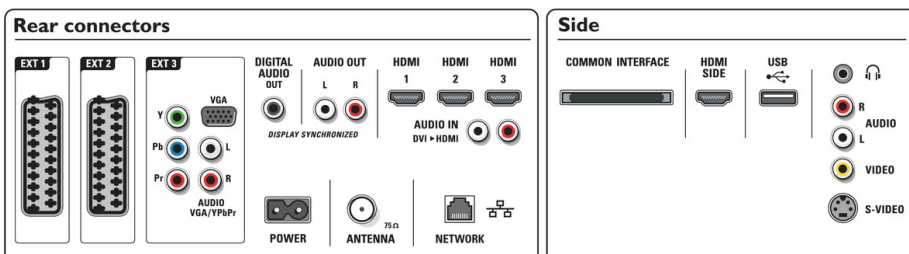

Multimedia Applications

- Multimedia connections: USB
- Playback Formats: MP3, Slideshow files (.alb), JPEG Still pictures, MPEG1, MPEG2

Tuner/Reception/Transmission

- Aerial Input: 75 ohm coaxial (IEC75)
- TV system: DVB COFDM 2K/8K
- Video Playback: NTSC, SECAM, PAL
- Digital TV: DVB Terrestrial *
- Tuner bands: Hyperband, S-Channel, UHF, VHF

Connectivity

- Ext 1 Scart: Audio L/R, CVBS in/out, RGB
- Ext 2 Scart: Audio L/R, CVBS in/out, RGB
- Ext 3: YPbPr, Audio L/R in, VGA PC-in
- Ext 4: HDMI v1.3
- Ext 5: HDMI v1.3
- Ext 6: HDMI v1.3
- EasyLink (HDMI-CEC): One touch play, System audio control, System standby
- Front / Side connections: HDMI v1.3, S-video in, CVBS in, Audio L/R in, Headphone Out, USB

- PC network link: DLNA 1.0 certified
- Other connections: Analog audio Left/Right out, Ethernet, PC Audio in, S/PDIF out (coaxial), Common Interface

Power

- Ambient temperature: 5 °C to 35 °C
- Mains power: AC 220 - 240 V +/- 10%
- Power consumption: 206 W
- Standby power consumption: 0,15 W

Dimensions

- Set dimensions (W x H x D): 1046 x 644 x 88 mm
- Set dimensions with stand (H x D): 716 x 262 mm
- Stand width: 590 mm
- Weight incl. Packaging: 42 kg
- Product weight: 21 kg
- Product weight (+stand): 25.5 kg
- Box dimensions (W x H x D): 1151 x 793 x 333 mm
- Wall mount compatible: 400 x 400 mm

Accessories

- Included accessories: Power cord, Quick start guide, User Manual, Warranty certificate, Remote Control, Batteries for remote control

Issue date 2022-07-14

Version: 6.0.7

12 NC: 8670 000 39865
EAN: 87 12581 42426 8

© 2022 Koninklijke Philips N.V.
All Rights reserved.

Specifications are subject to change without notice.
Trademarks are the property of Koninklijke Philips N.V.
or their respective owners.

www.philips.com