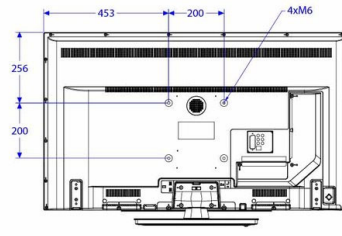

Specifications

Picture/Display

- Display: LED Full HD
- Diagonal screen size: 49 inch / 123 cm
- Aspect ratio: 16:9
- Panel resolution: 1920x1080p
- Brightness: 300 cd/m²
- Viewing angle: 178° (H) / 178° (V)

Accessories

- Included: Remote Control 22AV1407A/12, 2x AAA batteries, Tabletop Stand, Warranty Leaflet, Legal and Safety brochure
- Optional: Setup RC 22AV9574A/12, Easy RC 22AV1601B/12

Power

- Mains power: AC 220-240V; 50-60Hz
- Energy Label Class: A++
- Eu Energy Label power: 48 W
- Annual energy consumption: 70 kW h
- Standby power consumption: <0.3 W
- Power Saving Features: Eco mode
- Ambient temperature: 5 °C to 45 °C

Dimensions

- Set dimensions (W x H x D): 1105 x 645 x 43/73 mm
- Set dimensions with stand (W x H x D): 1105 x 697 x 235 mm
- Product weight: 10.6 kg
- Product weight (+stand): 11.5 kg

Issue date 2022-07-14