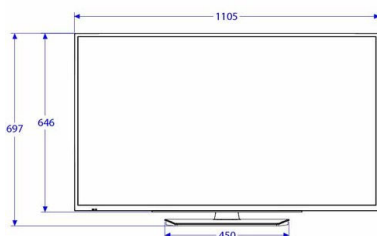

Specifications

Picture/Display

- Display: LED Full HD
- Diagonal screen size: 49 inch / 123 cm
- Aspect ratio: 16:9
- Panel resolution: 1920x1080p
- Brightness: 300 cd/m²
- Viewing angle: 178° (H) / 178° (V)

Accessories

- Included: Remote Control 22AV1407A/12, 2x AAA batteries, Tabletop Stand, Warranty Leaflet, Legal and Safety brochure
- Optional: Setup RC 22AV9574A/12, Easy RC 22AV1601B/12

Power

- Mains power: AC 220-240V; 50-60Hz
- Energy Label Class: A++
- Eu Energy Label power: 48 W
- Annual energy consumption: 70 kW h
- Standby power consumption: <0.3 W
- Power Saving Features: Eco mode
- Ambient temperature: 5 °C to 45 °C

Dimensions

- Set dimensions (W x H x D): 1105 x 645 x 43/73 mm
- Set dimensions with stand (W x H x D): 1105 x 697 x 235 mm
- Product weight: 10.6 kg
- Product weight (+stand): 11.5 kg

Issue date 2022-07-14