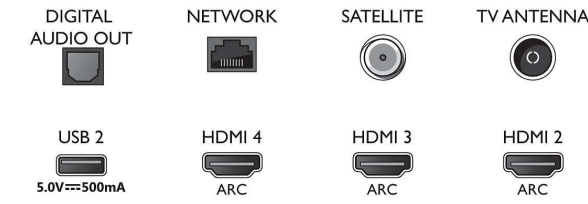

Connections

Side

Bottom

4K UHD LED Android TV

108 cm (43") Ambilight TV Major HDR formats supported, P5 Perfect Picture Engine, Android TV/AI voice control

Specifications

- Teletext: 1000 page Hypertext
- HEVC support