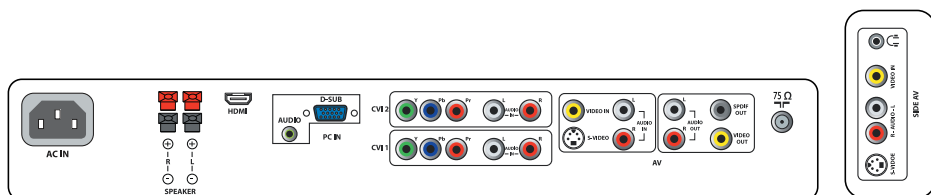

- Ease of Use: Auto Volume Leveller (AVL), On Screen Display, Program List, Smart Picture, Smart Sound, Top Controls
- Remote Control: TV
- Remote control type: RC2023611/01B
- Screen Format Adjustments: 4:3, Subtitle Zoom, Superwide, Widescreen, Zoom 14:9, Zoom 16:9
- Picture in Picture: Picture in graphics

Tuner/Reception/Transmission

- Aerial Input: 75 ohm coaxial (IEC75)
- TV system: PAL I, PAL B/G, SECAM B/G, SECAM D/K
- Video Playback: NTSC, PAL
- Tuner bands: Hyperband, S-Channel, UHF, VHF

Connectivity

- AV 1: Audio L/R in, YPbPr
- AV 2: Audio L/R in, YPbPr
- AV 3: Audio L/R in, CVBS in, S-Video in
- AV 4: HDMI
- Front / Side connections: Audio L/R in, CVBS in, Headphone Out, S-video in
- Other connections: Analog audio Left/Right out, Composite video (CVBS) out, PC Audio in, PC-In VGA, S/PDIF out (coaxial)

Power

- Ambient temperature: 0 °C to 40 °C
- Mains power: 90-264 VAC, 50/60 Hz
- Power consumption: < 200 W
- Standby power consumption: < 2 W

Accessories

- Included accessories: Power cord, Quick start guide, User Manual, Warranty certificate, Remote Control, Batteries for remote control

Dimensions

- Set dimensions (W x H x D): 924 x 650 x 95 mm
- Set dimensions with stand (W x H x D): 924 x 690 x 255 mm
- Product weight: 20.53 kg
- Product weight (+stand): 27.2 kg
- Box dimensions (W x H x D): 1124 x 700 x 328 mm
- Weight incl. Packaging: 31.5 kg
- VESA wall mount compatible: 400 x 200 mm

Issue date 2011-10-18

Version: 5.0.13

12 NC: 8670 000 27468
EAN: 87 12581 31854 3

© 2011 Koninklijke Philips Electronics N.V.
All Rights reserved.

Specifications are subject to change without notice.
Trademarks are the property of Koninklijke Philips Electronics N.V. or their respective owners.

www.philips.com