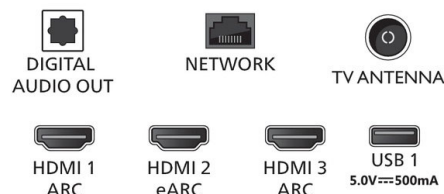

Dimensions

- Box dimensions (W x H x D): 1360 x 840 x 160 mm
- Set dimensions (W x H x D): 1231 x 710 x 80 mm
- Set dimensions with stand (W x H x D): 1231 x 780 x 264 mm
- Product weight: 14 kg
- Product weight (+stand): 15 kg

- Weight incl. Packaging: 19 kg
- Wall mount compatible: 200 x 300 mm

Accessories

- Included accessories: Quick start guide, Legal and safety brochure, Power cord, Table top stand, Remote Control, 2 x AAA Batteries

Connections

Side

Down

Issue date 2022-07-14

Version: 6.1.1

12 NC: 8670 001 85762
EAN: 87 18863 03632 7

© 2022 Koninklijke Philips N.V.
All Rights reserved.

Specifications are subject to change without notice.
Trademarks are the property of Koninklijke Philips N.V.
or their respective owners.