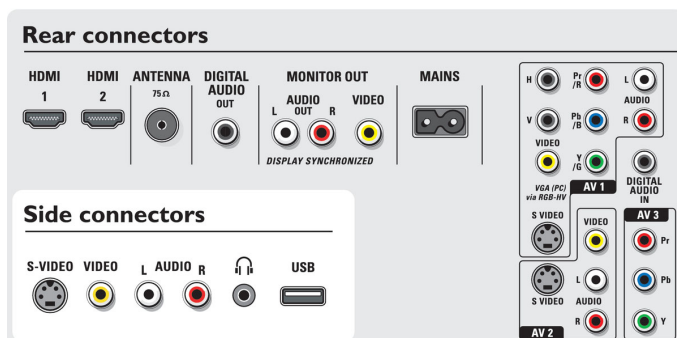

Multimedia Applications

- Digital Content Management: Digital Media Reader
- Multimedia connections: USB (streaming video capable)
- Playback Formats: MP3, Slideshow files (.alb), JPEG Still pictures, MPEG2

Tuner/Reception/Transmission

- Aerial Input: 75 ohm coaxial (IEC75)
- TV system: NTSC, PAL
- Video Playback: NTSC, SECAM, PAL
- Tuner bands: Hyperband, S-Channel, UHF, VHF

Connectivity

- AV 1: (1, 2, 3Fh autoranging), Audio L/R in, Component Video in, RGB+H/V, YPbPr, Y/C
- AV 2: Audio L/R in, CVBS, Y/C
- AV 3: S/PDIF digital coaxial, YPbPr
- Ext 4: HDMI
- Ext 5: HDMI
- Front / Side connections: Audio L/R in, CVBS in,

- Headphone Out, S-video in, USB
- Other connections: Monitor out, CVBS, L/R (cinch), S/PDIF out (coaxial)

Power

- Ambient temperature: 5 °C to 40 °C
- Mains power: AC 220 - 240 V +/- 10%
- Power consumption: 128 W
- Standby power consumption: 0.9W

Accessories

- Included accessories: Table top stand, Wall mounting bracket, RF antenna cable
- Optional accessories: Floor stand

Dimensions

- Set dimensions (W x H x D): 866 x 642 x 114 mm
- Set dimensions with stand (H x D): 707 x 220 mm
- Weight incl. Packaging: 32 kg
- Wall mount compatible: 600 x 200 mm

Issue date 2022-07-14

Version: 6.0.10

12 NC: 8670 000 23422
EAN: 87 10895 92440 5

© 2022 Koninklijke Philips N.V.
All Rights reserved.

Specifications are subject to change without notice.
Trademarks are the property of Koninklijke Philips N.V.
or their respective owners.

www.philips.com