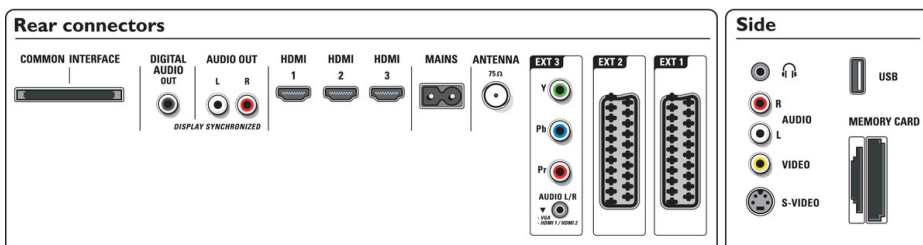

Tuner/Reception/Transmission

- Aerial Input: 75 ohm coaxial (IEC75)
- TV system: DVB COFDM 2K/8K
- Video Playback: NTSC, SECAM, PAL

- Digital TV: DVB Terrestrial *
- Tuner bands: Hyperband, S-Channel, UHF, VHF

Connectivity

- Ext 1 Scart: Audio L/R, CVBS in/out, RGB
- Ext 2 Scart: Audio L/R, CVBS in/out, RGB
- Ext 3: YPbPr, Audio L/R in
- Ext 4: HDMI v1.3
- Ext 5: HDMI v1.3
- Ext 6: HDMI v1.3
- HDMI features: Cable equalization, Category 1 and 2 cables, Compressed audio, Multirate pref. format support, PC format support, Resolutions 720p, 1080i, 1080p
- Front / Side connections: Audio L/R in, CVBS in, Headphone Out, S-video in, USB, Multi-slot memory card reader
- Other connections: Analog audio Left/Right out, S/PDIF out (coaxial), Common Interface

Power

- Ambient temperature: 5 °C to 35 °C
- Mains power: AC 220 - 240 V +/- 10%
- Power consumption: 232 W
- Standby power consumption: 0.8W

Accessories

- Included accessories: Tabletop swivel stand, RF antenna cable

Dimensions

- Set dimensions (W x H x D): 1060 x 675 x 125 mm
- Set dimensions with stand (H x D): 740 x 256 mm
- Product weight: 28.7 kg
- Product weight (+stand): 32.4 kg
- Box dimensions (W x H x D): 1160 x 881 x 310 mm
- Weight incl. Packaging: 39.7 kg
- Wall mount compatible: 600 x 400 mm

Issue date 2022-07-14

Version: 8.0.22

12 NC: 8670 000 24416
EAN: 87 12581 30061 6

© 2022 Koninklijke Philips N.V.
All Rights reserved.

Specifications are subject to change without notice.
Trademarks are the property of Koninklijke Philips N.V.
or their respective owners.

www.philips.com

* DVB-T, supported in selected countries only