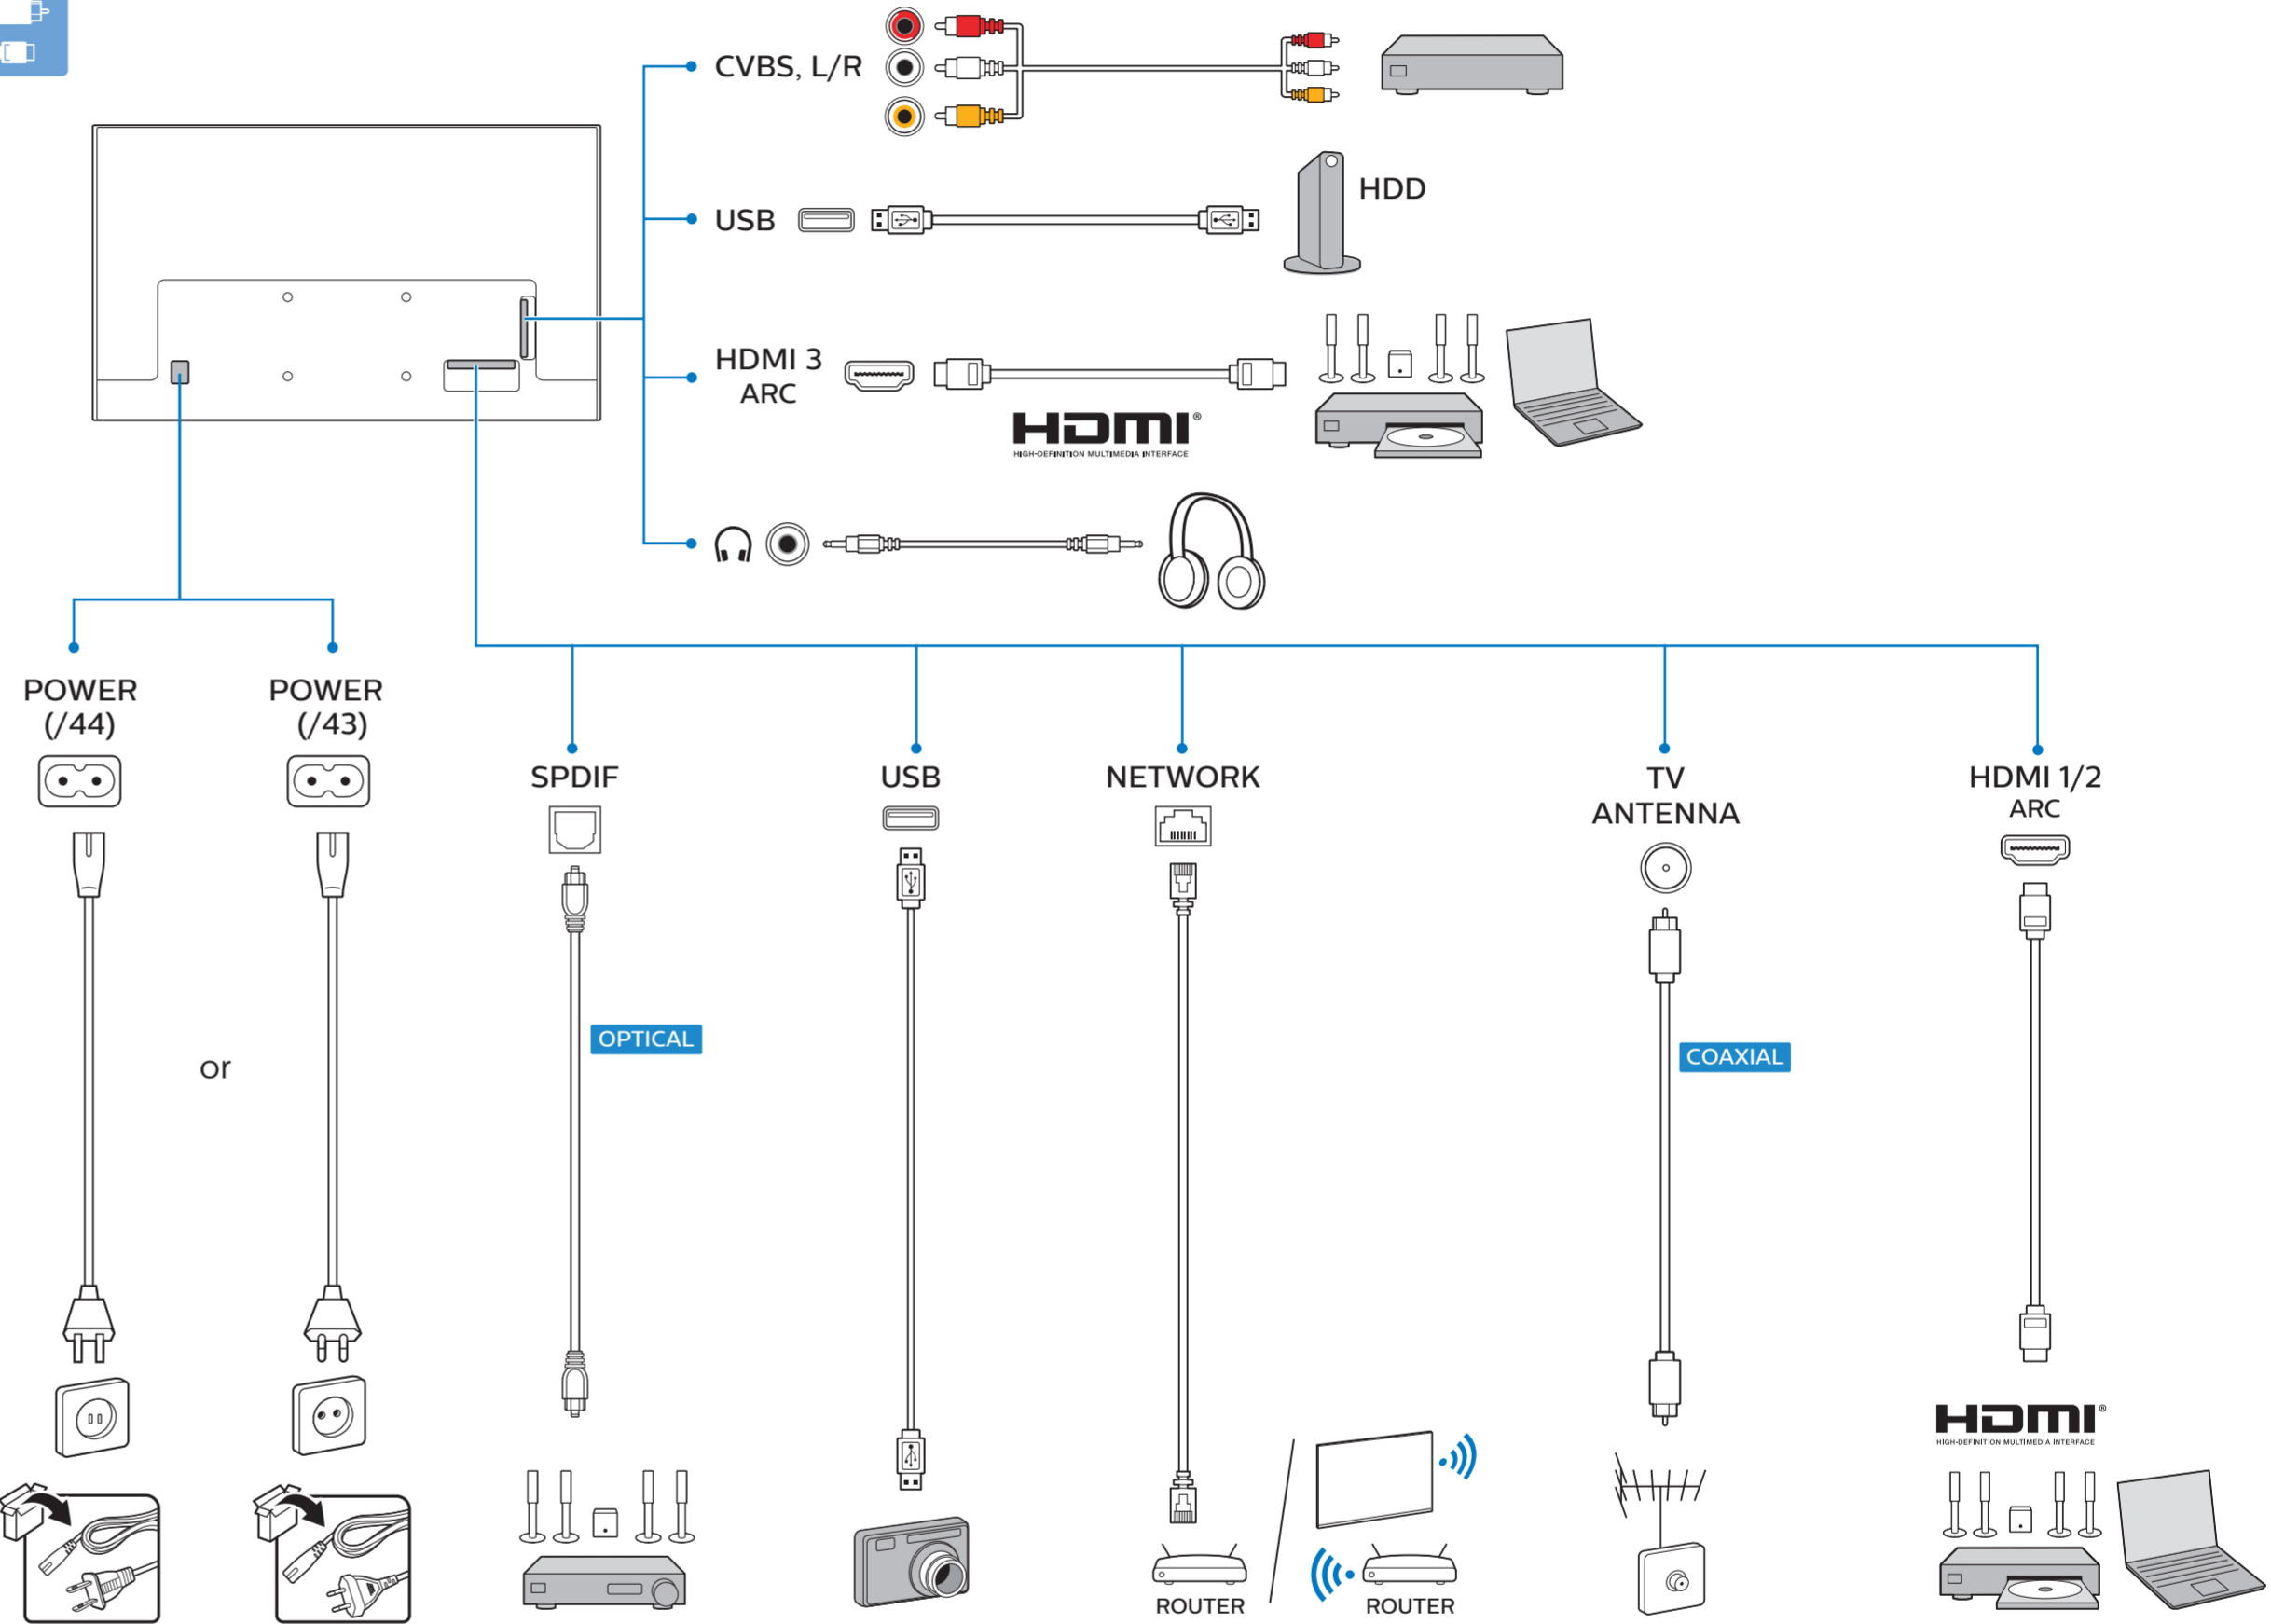

55PUD7625/43 55PUD7625/44
 58PUD7625/43 58PUD7625/44
 65PUD7625/43 65PUD7625/44

Guía Rápida

A1 55"

A2 58"

A3 65"

VESA (x, y)

55" 200x200mm M6 139 cm

58" 300x200mm M6 146 cm

65" 300x300mm M6 164 cm

English Read the safety instructions.
Español Lea la información de seguridad.

Registre su producto y obtenga asistencia en www.philips.com/TVsupport

All registered and unregistered trademarks are property of their respective owners. Specifications are subject to change without notice. Philips and the Philips' shield emblem are trademarks of Koninklijke Philips N.V. and are used under license from Koninklijke Philips N.V. 2021© TP Vision Europe B.V. All rights reserved. philips.com