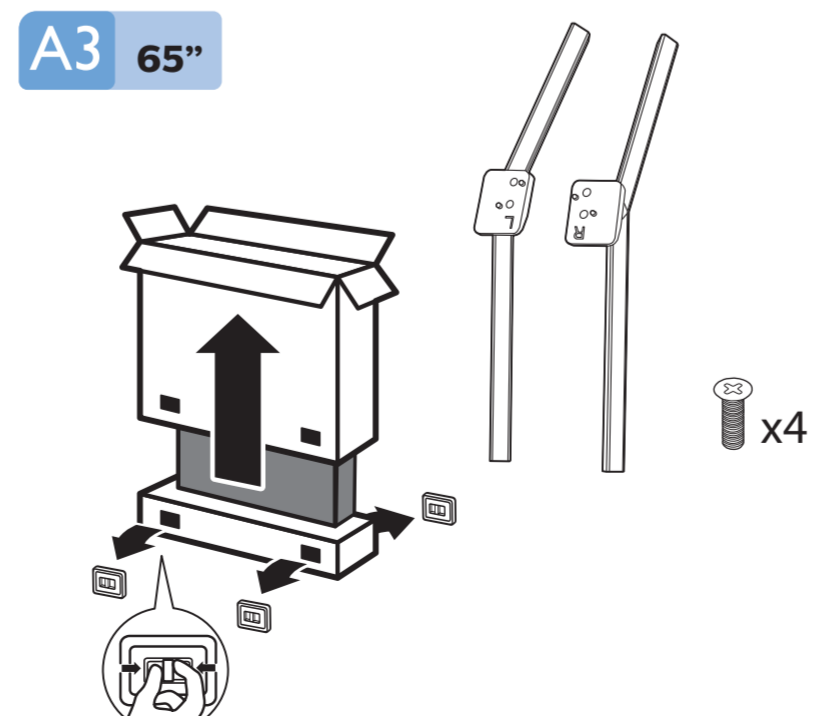

55PUD7625/43 55PUD7625/44
 58PUD7625/43 58PUD7625/44
 65PUD7625/43 65PUD7625/44

Guía Rápida

A1 55"

A2 58"

A3 65"

VESA (x, y)

55" 200x200mm M6 139 cm

58" 300x200mm M6 146 cm

65" 300x300mm M6 164 cm

English Read the safety instructions.
Español Lea la información de seguridad.

Registre su producto y obtenga asistencia en www.philips.com/TVsupport

All registered and unregistered trademarks are property of their respective owners. Specifications are subject to change without notice. Philips and the Philips' shield emblem are trademarks of Koninklijke Philips N.V. and are used under license from Koninklijke Philips N.V. 2021© TP Vision Europe B.V. All rights reserved. philips.com