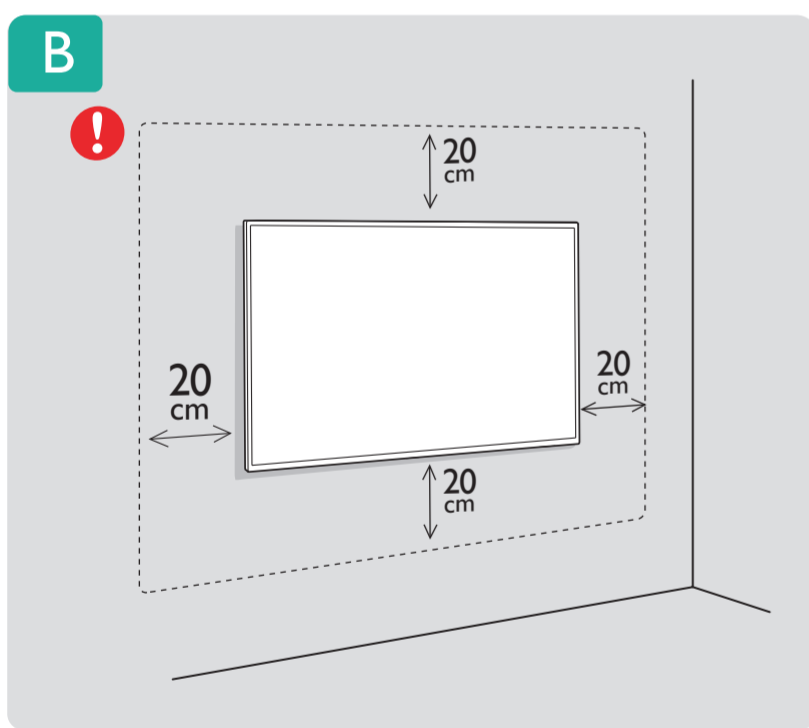

55PUD7625/43 55PUD7625/44
 58PUD7625/43 58PUD7625/44
 65PUD7625/43 65PUD7625/44

Guía Rápida

A1 55"

A2 58"

A3 65"

VESA (x, y)

55" 200x200mm M6 139 cm

58" 300x200mm M6 146 cm

65" 300x300mm M6 164 cm

English Read the safety instructions.
Español Lea la información de seguridad.

Registre su producto y obtenga asistencia en www.philips.com/TVsupport

All registered and unregistered trademarks are property of their respective owners. Specifications are subject to change without notice. Philips and the Philips' shield emblem are trademarks of Koninklijke Philips N.V. and are used under license from Koninklijke Philips N.V. 2021© TP Vision Europe B.V. All rights reserved. philips.com