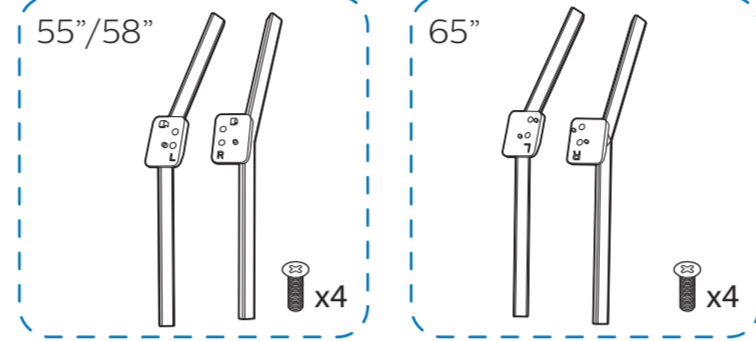

55PUD7625/43 55PUD7625/44
 58PUD7625/43 58PUD7625/44
 65PUD7625/43 65PUD7625/44

Guía Rápida

A1 55"

A2 58"

A3 65"

VESA (x, y)

55" 200x200mm M6 139 cm

58" 300x200mm M6 146 cm

65" 300x300mm M6 164 cm

English Read the safety instructions.
Español Lea la información de seguridad.

Registre su producto y obtenga asistencia en www.philips.com/TVsupport

All registered and unregistered trademarks are property of their respective owners. Specifications are subject to change without notice. Philips and the Philips' shield emblem are trademarks of Koninklijke Philips N.V. and are used under license from Koninklijke Philips N.V. 2021© TP Vision Europe B.V. All rights reserved. philips.com