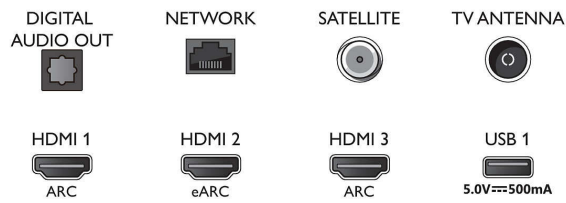

Tuner/Reception/Transmission

- Digital TV: DVB-T/T2/T2-HD/C/S/S2
- Video Playback: PAL, SECAM
- MPEG Support: MPEG2, MPEG4
- TV Programme guide*: 8-day Electronic

Connections

Side

Bottom

Specifications

- Programme Guide
- Signal strength indication
- Teletext: 1000 page Hypertext
- HEVC support