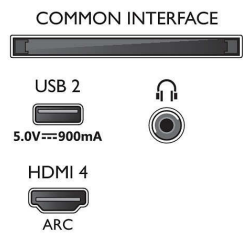

4K UHD LED Android TV

3 sided Ambilight TV Major HDR formats supported, P5 Perfect Picture Engine, 108 cm (43") Android TV

43PUS8556/12

Specifications

Ambilight

- Ambilight Features: Built-in Ambilight+hue, Ambilight Music, Game Mode, Wall colour adaptive, Lounge mode, AmbiWakeup, AmbiSleep, Philips Wireless Home Speakers
- Ambilight Version: 3 sided

Picture/Display

- Aspect ratio: 16:9
- Diagonal screen size (inch): 43 inch
- Diagonal screen size (metric): 108 cm

- Display: 4K Ultra HD LED
- Panel resolution: 3840 x 2160
- Picture engine: P5 Perfect Picture Engine
- Picture enhancement: Ultra Resolution, Dolby Vision, HDR10+, Micro Dimming Pro, ISF Colour Management
- Diagonal screen size (inch): 43 inch

Supported Display Resolution

- Computer inputs on all HDMI: HDR supported, HDR10/HLG, up to 4K UHD

3840 x 2160 @60 Hz, HDR supported, HDR10+/HLG

- Video inputs on all HDMI: up to 4K UHD 3840 x 2160 @60 Hz, HDR supported, HDR10/HLG (Hybrid Log Gamma), HDR10+/Dolby Vision

Tuner/Reception/Transmission

- Digital TV: DVB-T/T2/T2-HD/C/S/S2
- Video Playback: PAL, SECAM
- MPEG Support: MPEG2, MPEG4
- TV Programme guide*: 8-day Electronic

Connections

Side