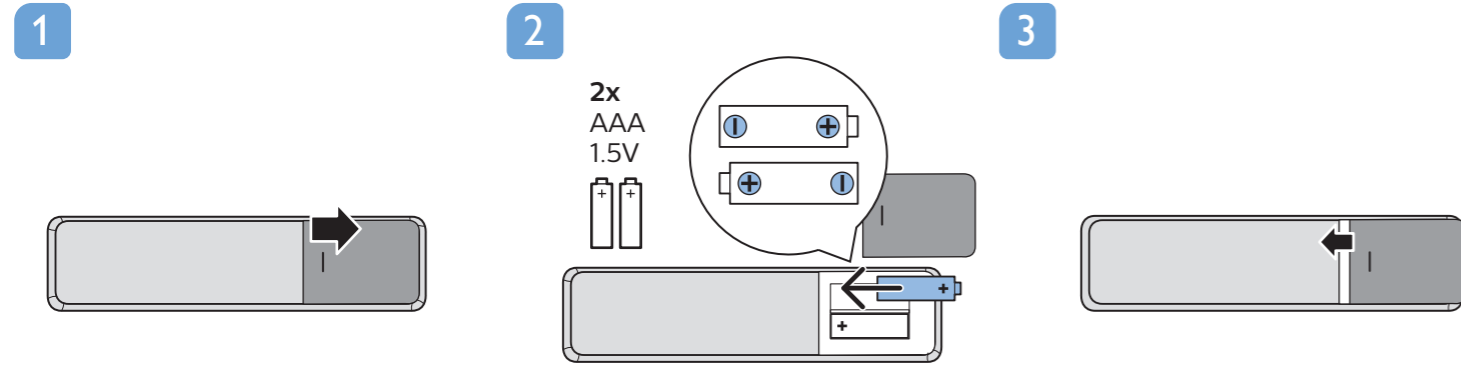

4 50"/55"

5

6

7

English Read the safety instructions.

Español Lea la información de seguridad.

Registre su producto y obtenga asistencia en www.philips.com/TVsupport

VESA (x, y)

- 50" 200x200mm M6 126 cm
- 55" 200x200mm M6 139 cm
- 58" 300x200mm M6 146 cm

All registered and unregistered trademarks are property of their respective owners. Specifications are subject to change without notice. Philips and the Philips' shield emblem are trademarks of Koninklijke Philips N.V. and are used under license from Koninklijke Philips N.V. 2019© TP Vision Europe B.V. All rights reserved. philips.com