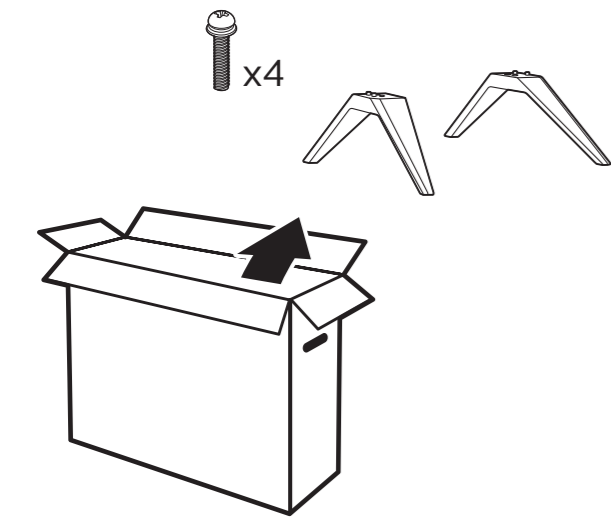

PHILIPS

50PUD6654/77
55PUD6654/77
58PUD6654/77

Guía Rápida

x4

A

1

2

3 50"/55"

4 50"/55"

5

6

7

English Read the safety instructions.

Español Lea la información de seguridad.

Registre su producto y obtenga asistencia en www.philips.com/TVsupport

VESA (x, y)

- 50" 200x200mm M6 126 cm
- 55" 200x200mm M6 139 cm
- 58" 300x200mm M6 146 cm

All registered and unregistered trademarks are property of their respective owners. Specifications are subject to change without notice. Philips and the Philips' shield emblem are trademarks of Koninklijke Philips N.V. and are used under license from Koninklijke Philips N.V. 2019© TP Vision Europe B.V. All rights reserved. philips.com