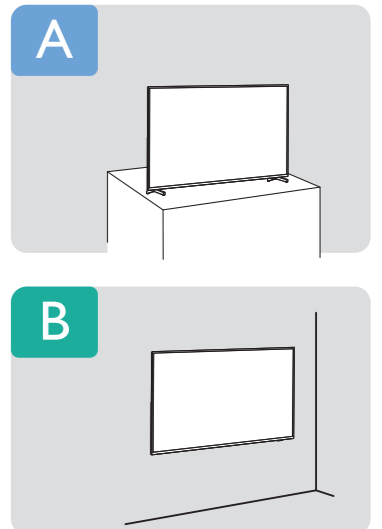

PHILIPS

50PUD6654/77
55PUD6654/77
58PUD6654/77

Guía Rápida

x4

A

1

2

3 50"/55"

4 50"/55"

5

6

7

English Read the safety instructions.

Español Lea la información de seguridad.

Registre su producto y obtenga asistencia en www.philips.com/TVsupport

VESA (x, y)

- 50" 200x200mm M6 126 cm
- 55" 200x200mm M6 139 cm
- 58" 300x200mm M6 146 cm

All registered and unregistered trademarks are property of their respective owners. Specifications are subject to change without notice. Philips and the Philips' shield emblem are trademarks of Koninklijke Philips N.V. and are used under license from Koninklijke Philips N.V. 2019© TP Vision Europe B.V. All rights reserved. philips.com