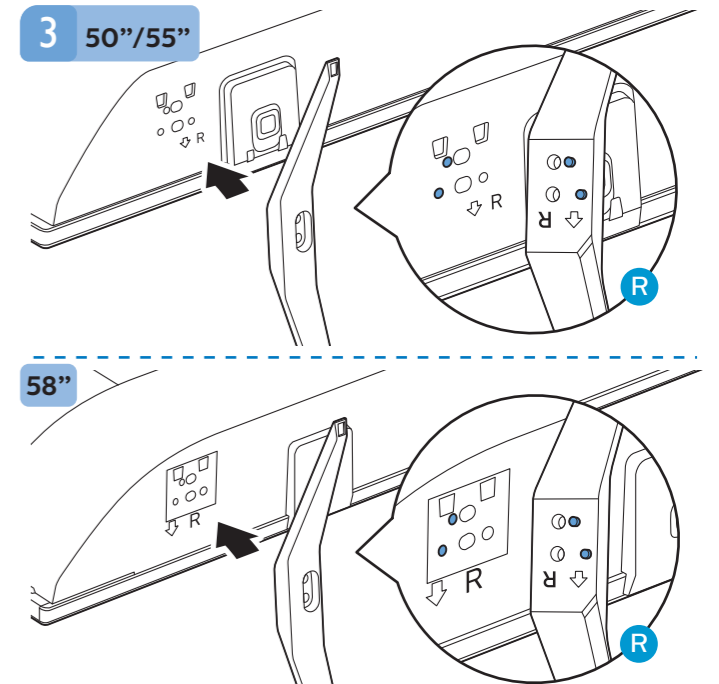

PHILIPS

50PUD6654/77
55PUD6654/77
58PUD6654/77

Guía Rápida

x4

A

1

2

3 50"/55"

4 50"/55"

5

6

7

English Read the safety instructions.

Español Lea la información de seguridad.

Registre su producto y obtenga asistencia en www.philips.com/TVsupport

VESA (x, y)

- 50" 200x200mm M6 126 cm
- 55" 200x200mm M6 139 cm
- 58" 300x200mm M6 146 cm

All registered and unregistered trademarks are property of their respective owners. Specifications are subject to change without notice. Philips and the Philips' shield emblem are trademarks of Koninklijke Philips N.V. and are used under license from Koninklijke Philips N.V. 2019© TP Vision Europe B.V. All rights reserved. philips.com