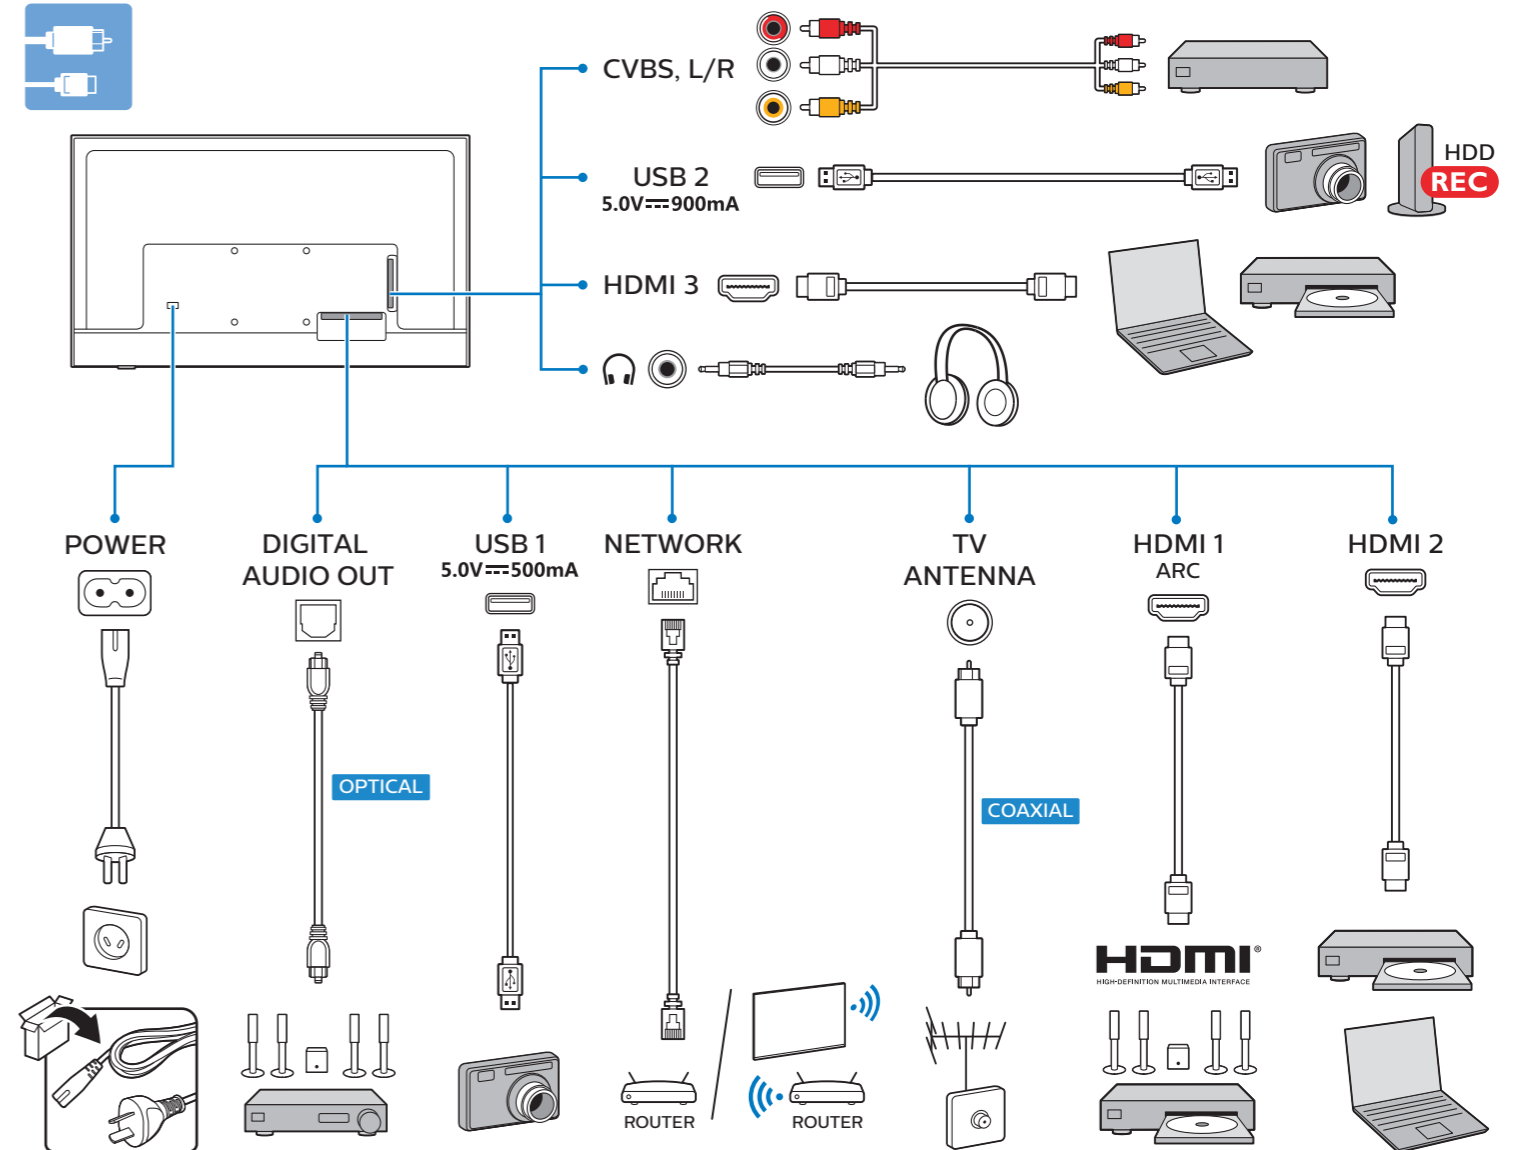

4 50"/55"

5

6

7

English Read the safety instructions.

Español Lea la información de seguridad.

Registre su producto y obtenga asistencia en www.philips.com/TVsupport

VESA (x, y)

- 50" 200x200mm M6 126 cm
- 55" 200x200mm M6 139 cm
- 58" 300x200mm M6 146 cm

All registered and unregistered trademarks are property of their respective owners. Specifications are subject to change without notice. Philips and the Philips' shield emblem are trademarks of Koninklijke Philips N.V. and are used under license from Koninklijke Philips N.V. 2019© TP Vision Europe B.V. All rights reserved. philips.com