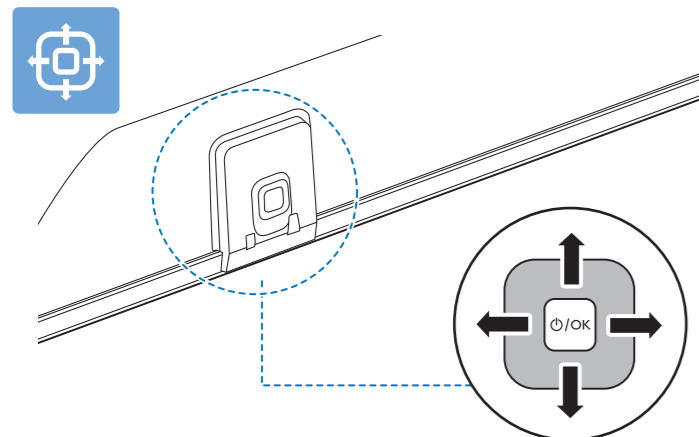

4 50"/55"

5

6

7

English Read the safety instructions.

Español Lea la información de seguridad.

Registre su producto y obtenga asistencia en www.philips.com/TVsupport

VESA (x, y)

- 50" 200x200mm M6 126 cm
- 55" 200x200mm M6 139 cm
- 58" 300x200mm M6 146 cm

All registered and unregistered trademarks are property of their respective owners. Specifications are subject to change without notice. Philips and the Philips' shield emblem are trademarks of Koninklijke Philips N.V. and are used under license from Koninklijke Philips N.V. 2019© TP Vision Europe B.V. All rights reserved. philips.com