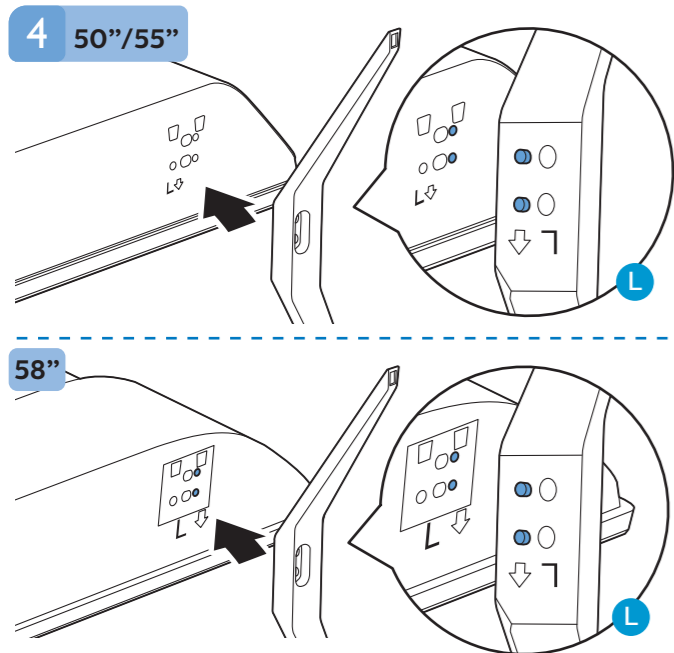

PHILIPS

50PUD6654/77
55PUD6654/77
58PUD6654/77

Guía Rápida

x4

A

1

2

3 50"/55"

4 50"/55"

5

6

7

English Read the safety instructions.

Español Lea la información de seguridad.

Registre su producto y obtenga asistencia en www.philips.com/TVsupport

VESA (x, y)

- 50" 200x200mm M6 126 cm
- 55" 200x200mm M6 139 cm
- 58" 300x200mm M6 146 cm

All registered and unregistered trademarks are property of their respective owners. Specifications are subject to change without notice. Philips and the Philips' shield emblem are trademarks of Koninklijke Philips N.V. and are used under license from Koninklijke Philips N.V. 2019© TP Vision Europe B.V. All rights reserved. philips.com