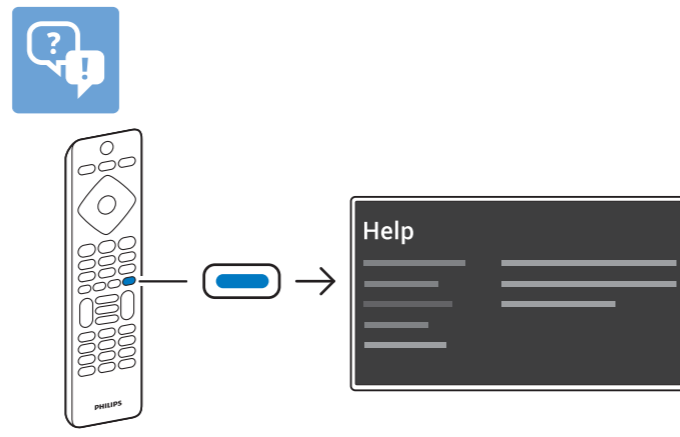

4 50"/55"

5

6

7

English Read the safety instructions.

Español Lea la información de seguridad.

Registre su producto y obtenga asistencia en www.philips.com/TVsupport

VESA (x, y)

- 50" 200x200mm M6 126 cm
- 55" 200x200mm M6 139 cm
- 58" 300x200mm M6 146 cm

All registered and unregistered trademarks are property of their respective owners. Specifications are subject to change without notice. Philips and the Philips' shield emblem are trademarks of Koninklijke Philips N.V. and are used under license from Koninklijke Philips N.V. 2019© TP Vision Europe B.V. All rights reserved. philips.com