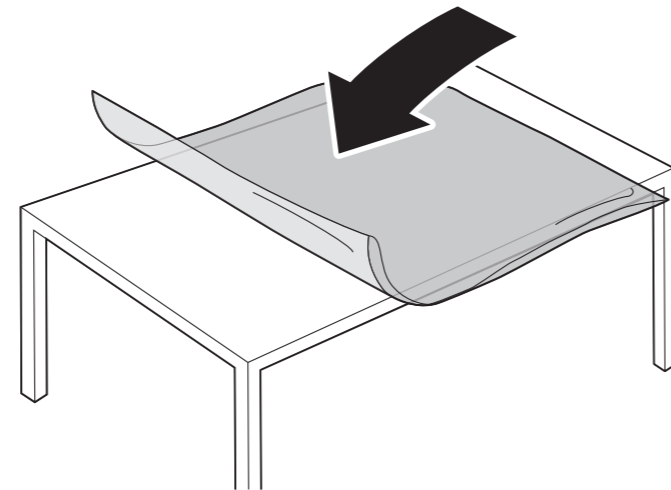

PHILIPS

50PUD6654/77
55PUD6654/77
58PUD6654/77

Guía Rápida

x4

A

1

2

3 50"/55"

4 50"/55"

5

6

7

English Read the safety instructions.

Español Lea la información de seguridad.

Registre su producto y obtenga asistencia en www.philips.com/TVsupport

VESA (x, y)

- 50" 200x200mm M6 126 cm
- 55" 200x200mm M6 139 cm
- 58" 300x200mm M6 146 cm

All registered and unregistered trademarks are property of their respective owners. Specifications are subject to change without notice. Philips and the Philips' shield emblem are trademarks of Koninklijke Philips N.V. and are used under license from Koninklijke Philips N.V. 2019© TP Vision Europe B.V. All rights reserved. philips.com