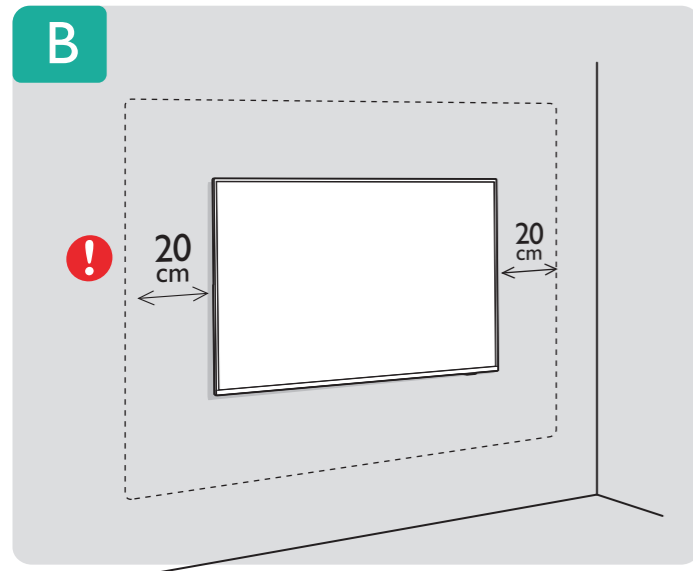

4 50"/55"

5

6

7

English Read the safety instructions.

Español Lea la información de seguridad.

Registre su producto y obtenga asistencia en www.philips.com/TVsupport

VESA (x, y)

- 50" 200x200mm M6 126 cm
- 55" 200x200mm M6 139 cm
- 58" 300x200mm M6 146 cm

All registered and unregistered trademarks are property of their respective owners. Specifications are subject to change without notice. Philips and the Philips' shield emblem are trademarks of Koninklijke Philips N.V. and are used under license from Koninklijke Philips N.V. 2019© TP Vision Europe B.V. All rights reserved. philips.com