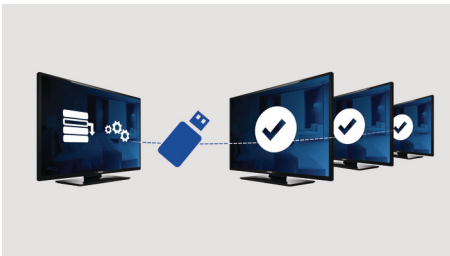

PHILIPS

Highlights

Welcome page

A welcome page is displayed each time the TV set is switched on. The welcome page can be branded and customized easily at the time of installation via a simple welcome image in .png format.

USB Cloning

Provides the ability to easily copy all programming and channel programming

settings from one TV into other TV sets in less than a minute. The feature ensures uniformity between TV sets and significantly reduces installation time and costs.

USB (photos, music, video)

Share the fun. Connect your USB memory-stick, digital camera, mp3 player or other multimedia device to the USB port on your TV to enjoy photos, videos and music with the easy to use onscreen content browser.

One combined channel list

One integrated channel list for digital and analogue channels. This allows the guest to zapp seamless between Analogue and Digital channels.

Advanced volume control

With advanced volume control you can install the start-up volume of the TV and predifine the volume range with which the TV set is allowed to operate, preventing excessive volume adjustments and avoiding disturbance of next door guests.