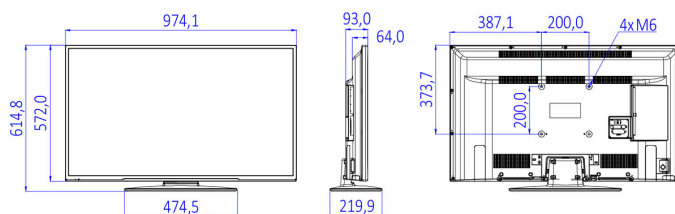

Specifications

Picture/Display

- Display: LED Full HD
- Diagonal screen size: 43 inch / 108 cm
- Aspect ratio: 16:9
- Panel resolution: 1920x1080p
- Brightness: 300 cd/m²
- Viewing angle: 178° (H) / 178° (V)

- Wall mount compatible: M6, 200 x 200 mm

Healthcare features

- Control: Multi-Remote Control
- Convenience: Headphone out

Multimedia

- Multimedia connections: USB
- Video playback supported: Containers: AVI, MKV, Formats: H.264/MPEG4 AVC, MPEG1, MPEG2, MPEG4, HEVC, TS
- Subtitle formats supported: SRT, SSA SUB, ASS, SMI, TXT
- Music formats supported: MP3, AAC, WAV, WMA (v2 up to v9.2)
- Picture formats supported: BMP, JPG, PNG
- Supp. Video Resolution on USB: up to 1920x1080p@30Hz

Accessories

- Included: Remote Control 22AV1407A/12, 2x AAA batteries, Tabletop Stand, Warranty Leaflet, Legal and Safety brochure
- Optional: Setup RC 22AV9573A

Power

- Mains power: AC 220-240V; 50-60Hz
- Energy Label Class: A++
- Eu Energy Label power: 37 W
- Annual energy consumption: 54 kWh
- Standby power consumption: <0.3 W
- Power Saving Features: Eco mode
- Ambient temperature: 5 °C to 45 °C

Dimensions

- Set dimensions (W x H x D): 974 x 572 x 64/93 mm
- Set dimensions with stand (W x H x D): 974 x 615 x 220 mm
- Product weight: 8.4 kg
- Product weight (+stand): 9.3 kg

Issue date 2022-07-14