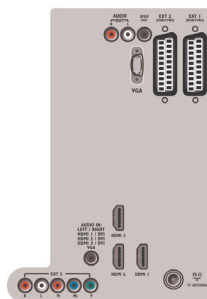

Tuner/Reception/Transmission

- Aerial Input: 75 ohm coaxial (IEC75)
- TV system: DVB COFDM 2K/8K
- Video Playback: NTSC, SECAM, PAL
- Digital TV: DVB-T MPEG4*, DVB-C MPEG4*
- Tuner bands: Hyperband, S-Channel, UHF, VHF

Connectivity

- Ext 1 Scart: Audio L/R, CVBS in, RGB
- Ext 2 Scart: Audio L/R, CVBS in, RGB
- Ext 3: YPbPr, Audio L/R in
- Front/Side connections: HDMI v1.3, S-video in, CVBS in, Audio L/R in, Headphones Out, USB
- Other connections: Analogue audio Left/Right out, PC Audio in, PC-In VGA, S/PDIF out (coaxial), Common Interface Plus (CI+), Common Interface
- HDMI 1: HDMI v1.3
- HDMI 2: HDMI v1.3

- HDMI 3: HDMI v1.3
- EasyLink (HDMI-CEC): One touch play, Remote control pass-through, System audio control, System standby

Power

- Ambient temperature: 5°C to 35°C
- Mains power: 220 - 240 V, 50 Hz
- Power consumption (typical): 88 W
- Standby power consumption: 0.15 W

Dimensions

- Set dimensions (W x H x D): 762 x 470 x 88 mm
- Set dimensions with stand (W x H x D): 762 x 522 x 220 mm
- Weight incl. Packaging: 14.6 kg
- Product weight: 9.8 kg
- Product weight (+stand): 11.8 kg
- Box dimensions (W x H x D): 953 x 604 x 199 mm
- VESA wall mount compatible: 200 x 200 mm

Accessories

- Included accessories: Tabletop swivel stand, Power cord, Quick start guide, Warranty certificate, Remote Control, Batteries for remote control

Rear connectors