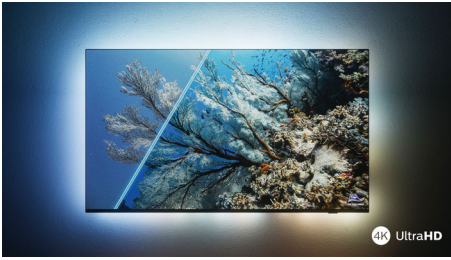

Highlights

Supports all major HDR formats

Your Philips 4K UHD TV is compatible with all major HDR formats, including Dolby Vision. Whether it's a must-watch series or the latest video game, shadows will be deeper. Bright surfaces will shine. Colours will be truer.