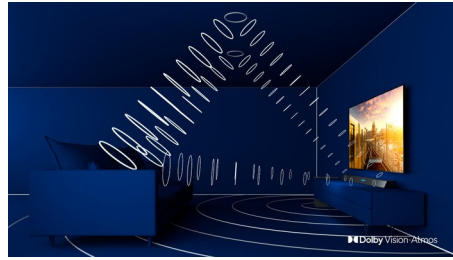

Dolby Vision + Dolby Atmos

Support for Dolby's premium sound and video formats means that the HDR content that you watch will look—and sound—glorious. You'll enjoy a picture that reflects the director's original intentions and experience spacious sound with real clarity and depth.