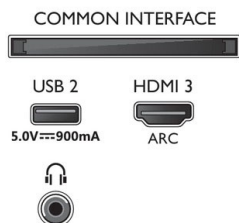

Dimensions

- Box dimensions (W x H x D): 1070.0 x 650.0 x 140.0 mm
- Set dimensions (W x H x D): 958.4 x 560.2 x 82.1 mm
- Set dimensions with stand (W x H x D): 958.4 x 590.2 x 226.6 mm
- Stand dimensions (W x H x D): 773.6 x 30.0 x 218.6 mm
- Product weight: 7.6 kg
- Product weight (+stand): 7.8 kg
- Weight incl. Packaging: 10.1 kg
- VESA wall mount compatible: 100 x 200 mm

Design

- Colours of TV: Light silver bezel
- Stand design: Light silver v sticks

Accessories

- Included accessories: Remote Control, 2 x AAA Batteries, Power cord, Quick start guide, Legal and safety brochure, Tabletop stand

Connections

Side

Bottom

Issue date 2022-07-10

Version: 7.1.1

12 NC: 8670 001 74716
EAN: 87 18863 02828 5

© 2022 Koninklijke Philips N.V.
All Rights reserved.

Specifications are subject to change without notice.
Trademarks are the property of Koninklijke Philips N.V.
or their respective owners.