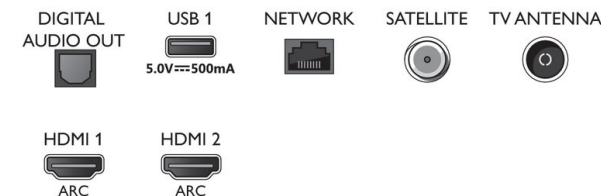

Bottom

Issue date 2022-07-10

Version: 7.1.1

12 NC: 8670 001 74716
EAN: 87 18863 02828 5

© 2022 Koninklijke Philips N.V.
All Rights reserved.

Specifications are subject to change without notice.
Trademarks are the property of Koninklijke Philips N.V.
or their respective owners.

www.philips.com

* EPG and actual visibility (up to 8 days) is country- and operator-dependent.
* The TV supports DVB reception for 'Free to air' broadcast. Specific DVB operators may not be supported. An up to date list can be found in the FAQ section of the Philips support website. For more operators Conditional Access and subscription are required. Contact your operator for more information.
* Philips TV Remote app and related functionalities vary per TV model, operator and country, as well as smart device model and OS. For more details please visit: www.philips.com/TVRemoteapp.
* Smart TV app availability varies per TV model and country. For more details please visit: www.philips.com/smarttv.
* This television contains lead only in certain parts or components where no technology alternatives exist in accordance with existing exemption clauses under the RoHS Directive.
* Amazon Prime is available in selected languages and countries.
* Netflix subscription required. Subject to terms on <https://www.netflix.com>
* Rakuten TV is available in selected languages and countries.