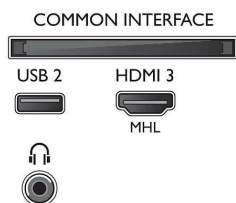

Connections

Side