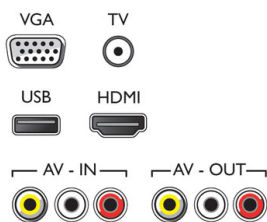

Connections

Side

Issue date 2022-07-14

Version: 1.1.1

12 NC: 8670 001 37726
EAN: 87 18863 00924 6

© 2022 Koninklijke Philips N.V.
All Rights reserved.

Specifications are subject to change without notice.
Trademarks are the property of Koninklijke Philips N.V.
or their respective owners.

www.philips.com