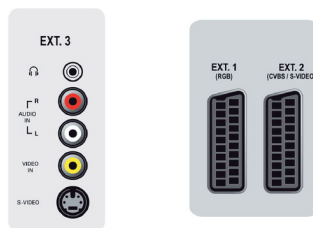

Tuner/Reception/Transmission

- Aerial Input: 75 ohm coaxial (IEC75)
- TV system: PAL I, PAL B/G, PAL D/K, SECAM B/G, SECAM D/K, SECAM L/L', DVB COFDM 2K/8K
- Video Playback: NTSC, SECAM, PAL
- Digital TV: DVB Terrestrial*
- Tuner bands: Hyperband, S-Channel, UHF, VHF
- Number of Pre-set Channels: 100
- Tuner Display: PLL

Connectivity

- Ext 1 Scart: Audio L/R, CVBS in/out, RGB
- Ext 2 Scart: Audio L/R, CVBS in/out, S-video in
- Ext 3: S-video in, CVBS in, Audio L/R in
- Ext 4: YPbPr, Audio L/R in
- Ext 5: HDMI

- Ext 6: HDMI
- Number of Scarts: 2
- Other connections: Headphone out, Common Interface

Power

- Ambient temperature: 5°C to 40°C
- Mains power: 220 - 240 V, 50/60 Hz
- Power consumption: 240 W
- Standby power consumption: < 1 W

Accessories

- Included accessories: Tabletop stand, Power cord, Quick start guide, User Manual, Registration card, Warranty certificate, Remote Control, Batteries for remote control
- Optional accessories: Floor stand

Dimensions

- Set dimensions (W x H x D): 1046 x 686 x 118 mm
- Set dimensions with stand (W x H x D): 1046 x 749 x 265 mm
- Product weight: 26 kg
- Product weight (+stand): 32 kg
- Box dimensions (W x H x D): 1152 x 788 x 313 mm
- Weight incl. Packaging: 40 kg
- VESA wall mount compatible: 600 x 400 mm

Stereo system					Transmission system					
2CS DK	NICAM DK	2CS BG	NICAM I	NICAM LL	PAL BG	PAL D/K	PAL I	SECAM BG	SECAM DK	SECAM LL
•	•	•	•	•	•	•	•	•	•	•

Issue date 2019-06-28

Version: 3.0.3

12 NC: 8670 000 32177
EAN: 87 12581 34986 8

© 2019 Koninklijke Philips N.V.
All Rights reserved.

Specifications are subject to change without notice.
Trademarks are the property of Koninklijke Philips N.V.
or their respective owners.

www.philips.com