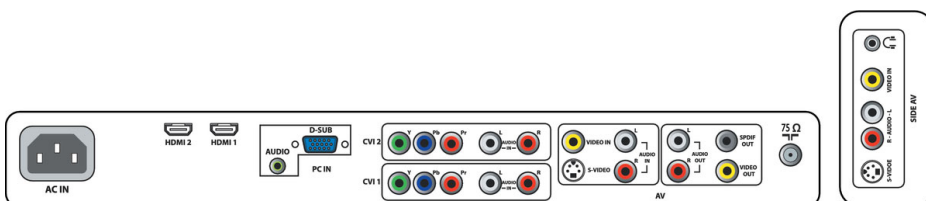

Connectivity

- AV 1: Audio L/R in, YPbPr
- AV 2: Audio L/R in, YPbPr
- AV 3: Audio L/R in, CVBS in, S-Video in
- AV 4: HDMI
- AV 5: HDMI
- Front / Side connections: Audio L/R in, CVBS in, Headphone Out, S-video in
- Other connections: Analog audio Left/Right out, Composite video (CVBS) out, PC Audio in, PC-In VGA, S/PDIF out (coaxial)

Accessories

- Included accessories: Table top stand, Power cord, Quick start guide, User Manual, Warranty certificate, Remote Control, Batteries for remote control

Dimensions

- Set dimensions (W x H x D): 924 x 615 x 99.5 mm
- Set dimensions with stand (W x H x D): 924 x 676 x 280 mm
- Product weight: 19.2 kg
- Product weight (+stand): 26 kg
- Box dimensions (W x H x D): 1124 x 740 x 332 mm
- Weight incl. Packaging: 33 kg
- Wall mount compatible: 400 x 200 mm