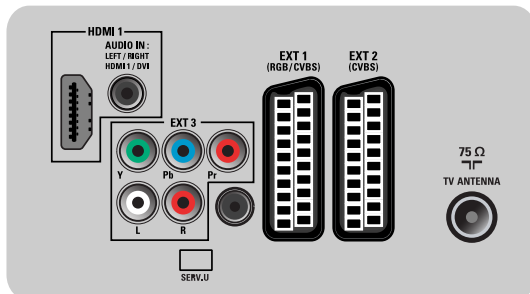

Connectivity

- Ext 1 Scart: Audio L/R, RGB
- Ext 2 Scart: Audio L/R
- Number of Scarts: 2
- Ext 3: YPbPr, Audio L/R in
- Front/Side connections: HDMI v1.3, CVBS in,

- Audio L/R in, USB 2.0
- Audio Output - Digital: Coaxial (cinch)
- Other connections: S/PDIF out (coaxial), Common Interface
- HDMI 1: HDMI v1.3
- EasyLink (HDMI-CEC): One touch play, EasyLink, System standby

Power

- Ambient temperature: 5°C to 40°C
- Mains power: 220–240 V, 50 Hz
- Power consumption (typical): 125 W
- Standby power consumption: 0.30 W

Dimensions

- Set dimensions (W x H x D): 1026 x 667.4 x 82.4 mm
- Set dimensions with stand (W x H x D): 1026 x 727.4 x 261.5 mm
- Weight incl. Packaging: 23.6 kg
- Product weight: 17.38 kg
- Product weight (+stand): 19.5 kg
- Box dimensions (W x H x D): 1170 x 787 x 260 mm
- VESA wall mount compatible: 400 x 400 mm

Accessories

- Included accessories: Tabletop stand, Power cord, Quick start guide, User Manual, Warranty certificate, Remote Control, 2 x AAA Batteries, Software declaration

Rear connectors

Side

Issue date 2011-07-15