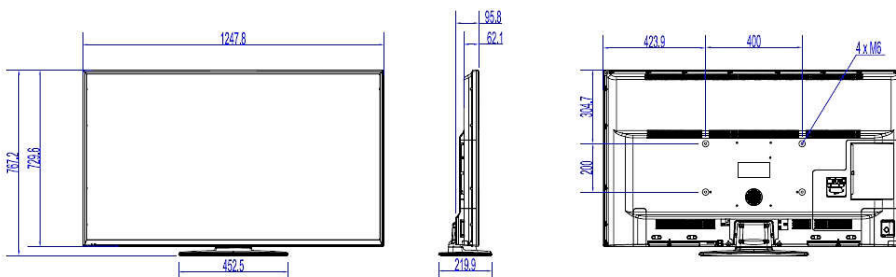

## Picture/Display

- Aspect ratio: 16:9
- Diagonal screen size (inch): 55 inch
- Diagonal screen size (metric): 139 cm
- Display: 4K Ultra HD LED
- Brightness: 350 cd/m<sup>2</sup>
- Contrast ratio (typical): 4000
- Panel resolution: 3840x2160p
- Viewing angle: 178° (H) / 178° (V)

## Dimensions

- Product weight: 13.8 kg
- Set Width: 1248 mm
- Set width (with stand): 1248 mm
- Wall mount compatible: M6, 400 x 200 mm
- Set Height: 730 mm
- Set Depth: 62/96 mm
- Set height (with stand): 767 mm
- Set depth (with stand): 220 mm
- Product weight (+stand): 14.7 kg