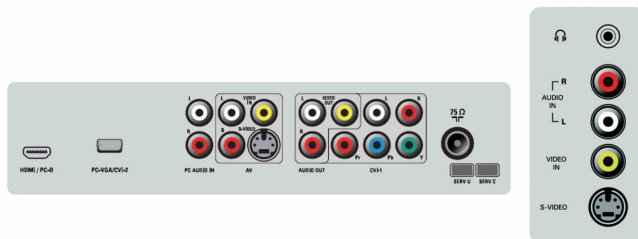

Tuner/Reception/Transmission

- Tuner bands: Hyperband, S-Channel, UHF, VHF
- TV system: NTSC, PAL N, PAL M
- Video Playback: NTSC, PAL, PAL B/G
- Aerial Input: 75 ohm coaxial (IEC75)
- Tuner Display: PLL
- Number of Preset Channels: 125

Connectivity

- Number of AV connections: 5
- Other connections: Antenna IEC75, Monitor out L/R (Cinch)
- AV 1: YPbPr (2Fh), Audio L/R in
- AV 2: CVBS, S-Video, Audio L/R in
- AV 3: VGA PC-in, YPbPr (2Fh), Audio L/R in
- Front / Side connections: CVBS in, Headphone Out, S-video in, Audio L/R in
- AV 4: HDMI

Power

- Power consumption: 110 W Normal Operation W
- Standby power consumption: 1 W <
- Ambient temperature: 5 °C to 40 °C
- Mains power: 100-250V, 50-60Hz

Dimensions

- Product weight: 16 kg
- Product weight (lb): 35.2 lb
- Weight incl. Packaging: 17.6 kg
- Dimensions (with base) (W x H x D): 804.5 x 477 x 222 mm
- Set dimensions (W x H x D): 804.5 x 436 x 114 mm
- Box dimensions (W x H x D): 876 x 209 x 601 mm

Accessories

- Included accessories: Power cord, Quick start guide, Registration card, Remote Control, User Manual, Table top stand, VGA to YPbPr-Cinch cable, Batteries for remote control

Loudspeakers

- Built-in speakers: 2

stereo system	transmission system			
BTSC	PAL	PAL	NTSC	NTSC
DBX	M	N	M	N
☐	☐	☐	☐	☐

Issue date 2022-04-26

Version: 5.0.6

12 NC: 8670 000 22687
EAN: 87 10895 91258 7

© 2022 Koninklijke Philips N.V.
All Rights reserved.

Specifications are subject to change without notice.
Trademarks are the property of Koninklijke Philips N.V.
or their respective owners.

www.philips.com

* Avoid extensive use of the set in a volume higher than 85 decibel because this may damage your hearing.