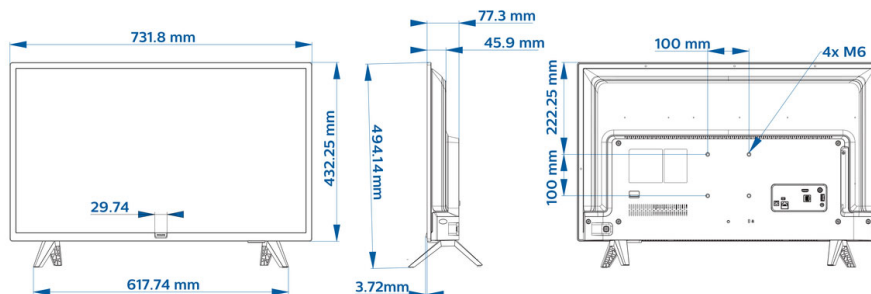

Specifications

Picture/Display

- Display: D-LED, LED HD TV
- Diagonal screen size: 32 inch / 80 cm
- Panel resolution: 1366 x 768p
- Brightness: 250 cd/m²
- Viewing angle: 178° (H) / 178° (V)

Audio

- Sound output Power: 16 (2x8) W
- Speakers: 2.0, Down Firing
- Bathroom speaker out: 1.5W Mono 8Ohm
- Sound Features: DTS-HD, Dolby Atmos Compatible, Dolby MS12D, AVL, Incredible surround

- Picture formats supported: JPG, PNG, BMP, GIF
- Supp. Video Resolution on USB: up to 1920x1080p@60Hz

Accessories

- Included: Edge Stand, Remote Control 22AV1904A/12, 2x AAA batteries, Power Cord, Warranty Leaflet, Legal and Safety brochure
- Optional: Easy RC 22AV1601B/12, Healthcare RC 22AV1604B/12, External Clock 22AV1860A/12, DOCSIS Cable Modem 22AV1970A, Setup RC 22AV9574A/12

Dimensions

- Set dimensions (W x H x D): 732 x 432 x 77 mm
- Set dimensions with stand (W x H x D): 732 x 494 x 179 mm
- Product weight: 4,5 kg
- Product weight (+stand): 4,6 kg
- Wall mount compatible: 100 x 100 mm, M6