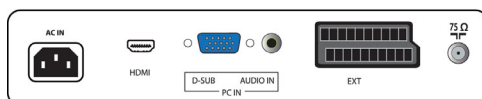

- Automatic Channel Install(ACI), Automatic Tuning System (ATS), Autostore, Fine Tuning, PLL Digital Tuning, Plug & Play, Sorting
- Ease of Use: Auto Volume Leveller (AVL), On Screen Display, Program List, Smart Picture, Smart Sound, Top Controls
- Remote control type: C19335016/01B
- Screen Format Adjustments: 4:3, Subtitle Zoom, Super Zoom, Widescreen, Zoom 14:9, Zoom 16:9
- Teletext: 1000 page Smart Text

Tuner/Reception/Transmission

- Aerial Input: 75 ohm coaxial (IEC75)
- TV system: PAL I, PAL B/G, PAL D/K, SECAM B/G, SECAM D/K, SECAM L/L'
- Video Playback: NTSC, SECAM, PAL
- Tuner bands: Hyperband, S-Channel, UHF, VHF
- Number of Preset Channels: 100
- Tuner Display: PLL

Connectivity

- AV 1: Audio L/R in, CVBS in, S-Video
- AV 2: Audio L/R in, YPbPr
- AV 3: HDMI
- Ext 1 Scart: CVBS in/out, RGB
- Number of Scarts: 1
- Other connections: Headphone out, PC Audio in, PC-In VGA

Power

- Ambient temperature: 5 °C to 40 °C
- Mains power: 90-240 VAC, 50/60 Hz
- Power consumption: 55 W
- Standby power consumption: < 1 W

Accessories

- Included accessories: Table top stand, Power cord, Quick start guide, User Manual, Registration card, Warranty certificate, Remote Control, Batteries for remote control

Dimensions

- Set dimensions (W x H x D): 490.2 x 369 x 76.5 mm
- Set dimensions with stand (W x H x D): 490.2 x 407.1 x 218 mm
- Product weight: 5.41 kg
- Product weight (+stand): 6.71 kg
- Box dimensions (W x H x D):

Issue date 2022-07-14

Version: 7.1.22

12 NC: 8670 000 27684
EAN: 87 12581 31988 5

© 2022 Koninklijke Philips N.V.
All Rights reserved.

Specifications are subject to change without notice.
Trademarks are the property of Koninklijke Philips N.V.
or their respective owners.

www.philips.com