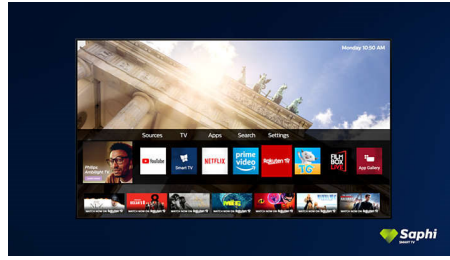

SAPHI smart TV

The fast, intuitive SAPHI operating system makes your Philips smart TV a real pleasure to use. Enjoy great picture quality and one-button access to a clear icon-based menu. Operate your TV with ease, and quickly navigate to popular Philips smart TV apps.

HDMI connectivity

Ready for gaming

Your Philips TV boasts the latest HDMI connectivity, and it automatically switches to a low-latency setting when you start playing a game on your console.

Design

Looking for a TV that fits with your room? This 4K smart TV is dressed for the occasion! The virtually bezel-free screen goes with just about any interior scheme. While the slim feet make

55PUS7556/12

it seem as if the screen is floating above your TV unit or table.

Design

Silver stand