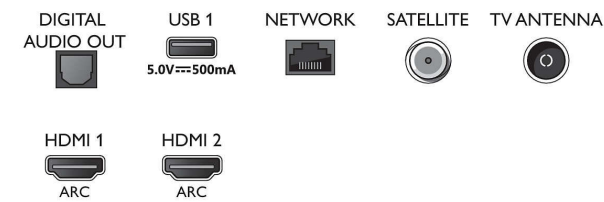

Connections

Side

Bottom

Specifications

Network installation wizard, Settings assistant wizard

- Ease of Use: One-stop smart menu button, On-screen user manual
- Firmware upgradeable: Firmware auto upgrade wizard, Firmware upgradeable via USB, Online firmware upgrade
- Screen Format Adjustments: Advance - Shift, Basic - Fill Screen, Fit to screen, Zoom, stretch, Wide screen
- Voice assistant*: Works with Google Assistant