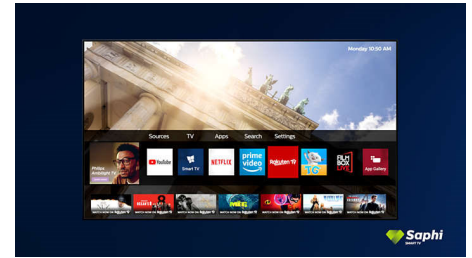

55PUS7556/12

it seem as if the screen is floating above your TV unit or table.

Design

Silver stand

SAPHI TV Collection

Philips TV Collection. Netflix, Prime Video and more.

Saphi Smart TV

SAPHI is a fast, intuitive operating system that makes your Philips Smart TV a real pleasure to use. Enjoy great picture quality and one-button access to a clear icon-based menu. Operate your TV with ease and quickly navigate to popular Philips Smart TV apps including YouTube, Netflix and more.