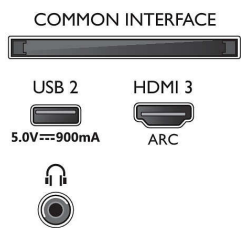

Specifications

Picture/Display

- Aspect ratio: 16:9
- Diagonal screen size (inch): 55 inch
- Diagonal screen size (metric): 139 cm
- Display: 4K Ultra HD LED
- Panel resolution: 3840 x 2160
- Picture enhancement: Ultra Resolution, Dolby Vision, HLG (Hybrid Log Gamma), HDR10+ compatible, Micro Dimming
- Diagonal screen size (inch): 55 inch

Tuner/Reception/Transmission

- Digital TV: DVB-T/T2/T2-HD/C/S/S2
- Video Playback: PAL, SECAM
- MPEG Support: MPEG2, MPEG4

- TV Programme guide*: 8-day Electronic Programme Guide
- Signal strength indication
- Teletext: 1000 page Hypertext
- HEVC support

Connections

Side

Bottom

Specifications

Network installation wizard, Settings assistant wizard

- Ease of Use: One-stop smart menu button, On-screen user manual
- Firmware upgradeable: Firmware auto upgrade wizard, Firmware upgradeable via USB, Online firmware upgrade
- Screen Format Adjustments: Advance - Shift, Basic - Fill Screen, Fit to screen, Zoom, stretch, Wide screen
- Voice assistant*: Works with Google Assistant