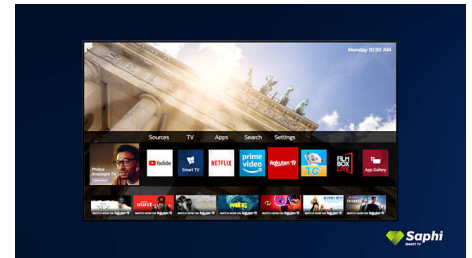

55PUS7556/12

it seem as if the screen is floating above your TV unit or table.

Design

Silver stand

SAPHI TV Collection

Philips TV Collection. Netflix, Prime Video and more.

Saphi Smart TV

SAPHI is a fast, intuitive operating system that makes your Philips Smart TV a real pleasure to use. Enjoy great picture quality and one-button access to a clear icon-based menu. Operate your TV with ease and quickly navigate to popular Philips Smart TV apps including YouTube, Netflix and more.