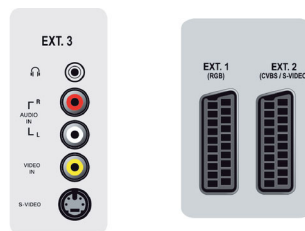

Tuner/Reception/Transmission

- Aerial Input: 75 ohm coaxial (IEC75)
- TV system: PAL I, PAL B/G, PAL D/K, SECAM B/G, SECAM D/K, SECAM L/L'
- Video Playback: NTSC, SECAM, PAL
- Tuner bands: Hyperband, S-Channel, UHF, VHF
- Number of Preset Channels: 100
- Tuner Display: PLL

Connectivity

- Ext 1 Scart: Audio L/R, CVBS in/out, RGB
- Ext 2 Scart: Audio L/R, CVBS in/out, S-video in
- Ext 3: S-video in, CVBS in, Audio L/R in
- Ext 4: YPbPr, Audio L/R in
- Ext 5: HDMI
- Ext 6: HDMI
- Number of Scarts: 2
- Other connections: Headphone out

Power

- Ambient temperature: 5 °C to 40 °C
- Mains power: 220 - 240V, 50/60Hz
- Power consumption: 175 W
- Standby power consumption: < 1W

Accessories

- Included accessories: Table top stand, Power cord, Quick start guide, User Manual, Registration card, Warranty certificate, Remote Control, Batteries for remote control
- Optional accessories: Floor stand

Dimensions

- Set dimensions (W x H x D): 944 x 628 x 113 mm
- Set dimensions with stand (W x H x D): 944 x 690 x 286 mm
- Product weight: 21.6 kg
- Product weight (+stand): 29.6 kg
- Box dimensions (W x H x D): 1014 x 733 x 330 mm
- Weight incl. Packaging: 35 kg
- Wall mount compatible: 600 x 400 mm

Stereo system					Transmission system					
2CS DK	NICAM DK	2CS BG	NICAM I	NICAM LL'	PAL BG	PAL D/K	PAL I	SECAM BG	SECAM DK	SECAM LL'
•	•	•	•	•	•	•	•	•	•	•

Issue date 2022-07-14

Version: 1.0.9

12 NC: 8670 000 32382
EAN: 87 12581 35141 0

© 2022 Koninklijke Philips N.V.
All Rights reserved.

Specifications are subject to change without notice.
Trademarks are the property of Koninklijke Philips N.V.
or their respective owners.

www.philips.com