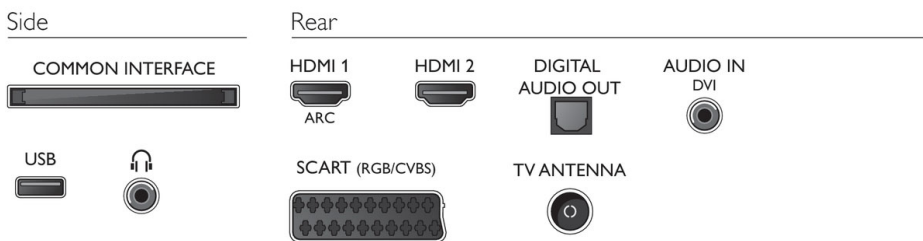

Multimedia Applications

- Video Playback Formats: Containers: AVI, MKV, H264/MPEG-4 AVC, MPEG-1, MPEG-2, MPEG-4, WMV9/VC1

- Subtitles Formats Support: .SMI, .SRT, .SSA, .SUB, .TXT, .ASS
- Music Playback Formats: AAC, MP3, WAV, WMA (v2 up to v9.2)
- Picture Playback Formats: JPEG, BMP, GIF, PNG

Supported Display Resolution

- Computer inputs: up to 1920x1080 @ 60Hz
- Video inputs: 24, 25, 30, 50, 60 Hz, up to 1920x1080p

Tuner/Reception/Transmission

- Digital TV: DVB-T/C
- MPEG Support: MPEG2, MPEG4
- Video Playback: NTSC, PAL, SECAM

Power

- Mains power: AC 220 - 240 V 50/60Hz
- Ambient temperature: 5 °C to 35 °C
- Eu Energy Label power: 30 W
- Annual energy consumption: 44 kW · h
- Energy Label Class: A+
- Standby power consumption: <0.3W
- Off mode power consumption: 0.5
- Power Saving Features: Auto switch-off timer, Eco mode, Picture mute (for radio)

Dimensions

- Box dimensions (W x H x D): 786 x 506 x 131 mm
- Set dimensions (W x H x D): 726 x 439 x 77 mm
- Set dimensions with stand (W x H x D): 726 x 477 x 171 mm
- Product weight: 4.9 kg
- Product weight (+stand): 5 kg
- Weight incl. Packaging: 6.6 kg
- Wall mount compatible: 100 x 100 mm

Accessories

- Included accessories: Remote Control, 2 x AAA Batteries, Table top stand, Power cord, Quick start guide, Legal and safety brochure

Connections

Issue date 2022-07-14

Version: 3.0.1

12 NC: 8670 001 36447
EAN: 87 18863 00864 5

© 2022 Koninklijke Philips N.V.
All Rights reserved.

Specifications are subject to change without notice.
Trademarks are the property of Koninklijke Philips N.V.
or their respective owners.

www.philips.com

* EPG and actual visibility (up to 8 days) is country and operator dependent.

* Energy consumption in kWh per year, based on the power consumption of the television operating 4 hours per day for 365 days. The actual energy consumption will depend on how the television is used.

* The TV supports DVB reception for 'Free to air' broadcast. Specific DVB operators may not be supported. An up to date list can be found in the FAQ section of the Philips support website. For some operators Conditional Access and subscription are required. Contact your operator for more information.

* (Philips) only compatible with specific Philips player device.