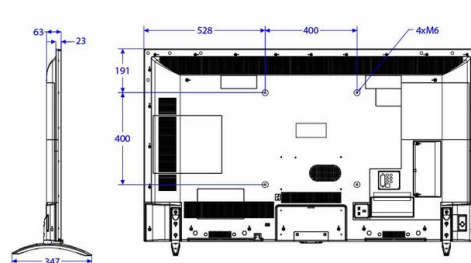

Specifications

Picture/Display

- Display: 4K Ultra HD LED
- Diagonal screen size: 65 inch / 164 cm
- Aspect ratio: 16:9
- Panel resolution: 3840x2160p
- Brightness: 350 cd/m²
- Contrast ratio (typical): 5000
- Viewing angle: 178° (H) / 178° (V)
- Response time (typical): 8 ms

- Included: Remote Control 22AV1407A/12, 2x AAA batteries, Edge Stand, Warranty Leaflet, Legal and Safety brochure
- Optional: Easy RC 22AV1601B/12, Setup RC 22AV9574A/12

Power

- Mains power: AC 220-240V; 50-60Hz
- Energy Label Class: A++
- Eu Energy Label power: 82 W
- Annual energy consumption: 119 kWh

- Standby power consumption: <0.3 W
- Power Saving Features: Eco mode
- Ambient temperature: 5 °C to 45 °C

Dimensions

- Set dimensions (W x H x D): 1457 x 846 x 63 mm
- Set dimensions with stand (W x H x D): 1457 x 900 x 347 mm
- Product weight: 23.5 kg
- Product weight (+stand): 24.1 kg
- Wall mount compatible: 400 x 400 mm, M6