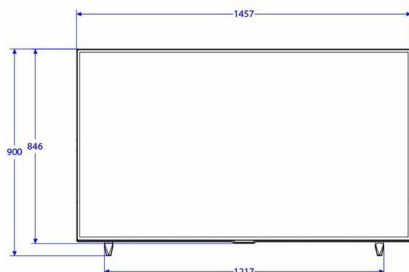

Specifications

Picture/Display

- Display: 4K Ultra HD LED
- Diagonal screen size: 65 inch / 164 cm
- Aspect ratio: 16:9
- Panel resolution: 3840x2160p
- Brightness: 350 cd/m²
- Contrast ratio (typical): 5000
- Viewing angle: 178° (H) / 178° (V)
- Response time (typical): 8 ms

Supported Display Resolution

- HDMI: Up to 3840x2160p@60Hz
- Tuner: T2 HEVC: up to 3840x2160@60Hz, Others: up to 1920x1080p@60Hz
- USB: HEVC: up to 3840x2160@60Hz, Others: up to 1920x1080@60Hz

Accessories

- Included: Remote Control 22AV1407A/12, 2x AAA batteries, Edge Stand, Warranty Leaflet, Legal and Safety brochure
- Optional: Easy RC 22AV1601B/12, Setup RC 22AV9574A/12

Power

- Mains power: AC 220-240V; 50-60Hz
- Energy Label Class: A++
- Eu Energy Label power: 82 W
- Annual energy consumption: 119 kWh

- Standby power consumption: <0.3 W
- Power Saving Features: Eco mode
- Ambient temperature: 5 °C to 45 °C

Dimensions

- Set dimensions (W x H x D): 1457 x 846 x 63 mm
- Set dimensions with stand (W x H x D): 1457 x 900 x 347 mm
- Product weight: 23.5 kg
- Product weight (+stand): 24.1 kg
- Wall mount compatible: 400 x 400 mm, M6