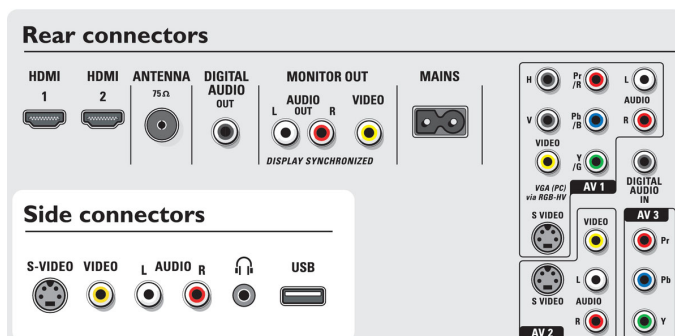

Multimedia Applications

- Digital Content Management: Digital Media Reader
- Multimedia connections: USB (streaming video capable)
- Playback Formats: MP3, Slideshow files (.alb), JPEG Still pictures, MPEG2

Tuner/Reception/Transmission

- Aerial Input: 75 ohm coaxial (IEC75)
- TV system: NTSC, PAL B/G, PAL D/K, SECAM B/G, SECAM D/K
- Video Playback: NTSC, SECAM, PAL
- Tuner bands: Hyperband, S-Channel, UHF, VHF

Connectivity

- AV 1: (1, 2, 3Fh autoranging), Audio L/R in, Component Video in, RGB+H/V, S-Video, YPbPr
- AV 2: Audio L/R in, CVBS, S-Video
- AV 3: S/PDIF digital coaxial, YPbPr
- Ext 4: HDMI

- Ext 5: HDMI
- Front / Side connections: Audio L/R in, CVBS in, Headphone Out, S-video in, USB
- Other connections: Monitor out, CVBS, L/R (cinch), S/PDIF out (coaxial)

Power

- Ambient temperature: 5 °C to 40 °C
- Mains power: AC 110 - 240 V +/- 10%
- Power consumption: 248 W
- Standby power consumption: 0.8W

Dimensions

- Set dimensions (W x H x D): 1095 x 764 x 114 mm
- Set dimensions with stand (H x D): 824 x 290 mm
- Weight incl. Packaging: 59 kg
- Wall mount compatible: 800 x 400 mm

Accessories

- Included accessories: Table top stand, Wall mounting bracket, RF antenna cable
- Optional accessories: Floor stand

Issue date 2022-07-14

Version: 3.0.6

12 NC: 8670 000 24513
EAN: 87 10895 99584 9

© 2022 Koninklijke Philips N.V.
All Rights reserved.

Specifications are subject to change without notice.
Trademarks are the property of Koninklijke Philips N.V.
or their respective owners.

www.philips.com