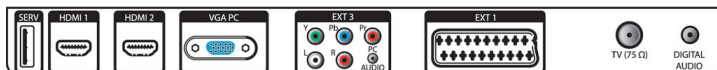

Tuner/Reception/Transmission

- Aerial Input: 75 ohm coaxial (IEC75)
- TV system: PAL I, PAL B/G, PAL D/K, SECAM B/G, SECAM D/K, SECAM L/L'
- Video Playback: NTSC, SECAM, PAL
- Digital TV: DVB Terrestrial *
- Tuner bands: Hyperband, S-Channel, UHF, VHF

Connectivity

- Ext 1 Scart: Audio L/R, CVBS in/out, RGB
- Ext 2: S-video in, CVBS in, Audio L/R in
- Ext 3: YPbPr, Audio L/R in
- HDMI 1: HDMI v1.3
- HDMI 2: HDMI v1.3
- EasyLink (HDMI-CEC): One touch play, System standby
- Other connections: Headphone out, PC Audio in, PC-In VGA, S/PDIF out (coaxial), Common Interface

Power

- Ambient temperature: 5 °C to 35 °C
- Mains power: 100-240V, 50/60Hz
- Power consumption: 120 W
- Standby power consumption: <0.3 W

Dimensions

- Set dimensions (W x H x D): 667 x 425 x 95 mm
- Set dimensions with stand (W x H x D): 667 x 487 x 219 mm
- Weight incl. Packaging: 13.0 kg
- Product weight: 8.5 kg
- Product weight (+stand): 9.9 kg
- Box dimensions (W x H x D): 764 x 522 x 259 mm
- Wall mount compatible: 200 x 100 mm

Accessories

- Included accessories: Table top stand, Power cord, Quick start guide, User Manual, Warranty certificate, Remote Control, Batteries for remote control

Issue date 2022-07-14

Version: 4.0.11

12 NC: 8670 000 35183
EAN: 87 12581 37680 2

© 2022 Koninklijke Philips N.V.
All Rights reserved.

Specifications are subject to change without notice.
Trademarks are the property of Koninklijke Philips N.V.
or their respective owners.

www.philips.com