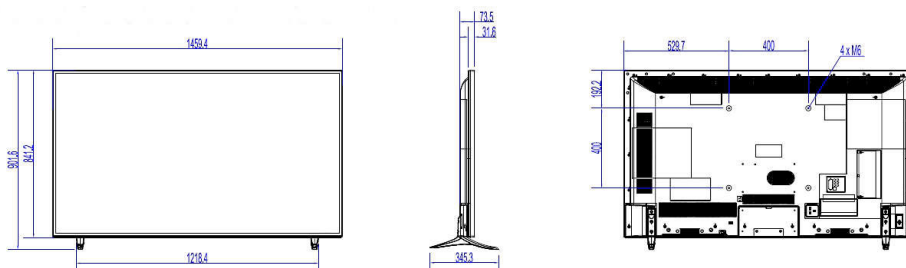

## Picture/Display

- Aspect ratio: 16:9
- Diagonal screen size (inch): 65 inch
- Diagonal screen size (metric): 164 cm
- Display: 4K Ultra HD LED
- Panel resolution: 3840x2160p
- Brightness: 350 cd/m<sup>2</sup>
- Contrast ratio (typical): 4000
- Viewing angle: 178° (H) / 178° (V)

## Dimensions

- Set Width: 1459 mm
- Set Height: 841 mm
- Set Depth: 73.5 mm
- Product weight: 23.5 kg
- Set width (with stand): 1459 mm
- Set height (with stand): 902 mm
- Set depth (with stand): 345 mm
- Product weight (+stand): 24.1 kg
- Wall mount compatible: M6, 400 x 400 mm