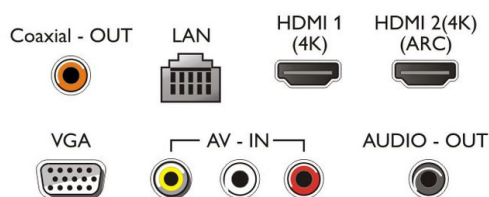

Accessories

- Included accessories: Power cord, Remote Control, Table top stand, Quick start guide, 2 x AAA Batteries

Smart TV Applications

- Control: USB Keyboard & Mouse support

Smart TV Features

- Ease of Installation: Auto detect Philips devices, Device connection wizard, Network installation wizard, Settings assistant wizard
- Ease of Use: One-stop Smart Menu button, Onscreen Usermanual
- Firmware upgradeable: Firmware auto upgrade wizard, Firmware upgradeable via USB, Online firmware upgrade
- Program: Pause TV, USB Recording*
- SmartTV apps*: Open Internet Browser, Philips store
- User Interaction: Wi-Fi Miracast Certified*

Connections

Side

Bottom

Issue date 2018-11-10

Version: 5.1.1

12 NC: 8670 001 50167
EAN: 87 18863 01453 0

© 2018 Koninklijke Philips N.V.
All Rights reserved.

Specifications are subject to change without notice.
Trademarks are the property of Koninklijke Philips N.V.
or their respective owners.