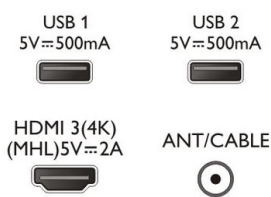

Dimensions

- Box dimensions (W x H x D): 1240 x 756 x 178 mm
- Set dimensions (W x H x D): 1126 x 666 x 83 mm
- Set dimensions with stand (W x H x D): 1126 x 716 x 240 mm
- Product weight: 10 kg
- Product weight (+stand): 10.5 kg
- Weight incl. Packaging: 13.5 kg
- VESA wall mount compatible: 200 x 200 mm

Connections

Side

Bottom

Issue date 2018-11-10

Version: 5.1.1

12 NC: 8670 001 50167
EAN: 87 18863 01453 0

© 2018 Koninklijke Philips N.V.
All Rights reserved.

Specifications are subject to change without notice.
Trademarks are the property of Koninklijke Philips N.V.
or their respective owners.